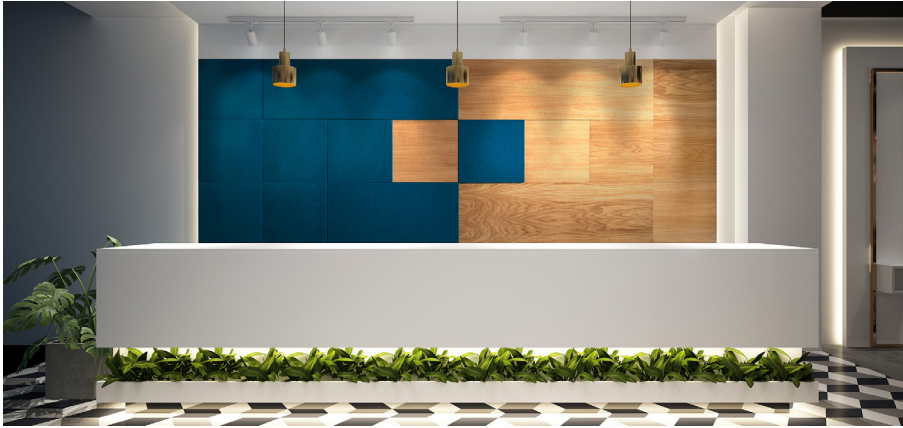

Bilateral

Cambio's Bilateral Designer Series panels feature the rich beauty of wood and dual-tone diagonal lines that can be arranged into six possible configurations. With five colorways and a clear, satin-coat finish, Bilateral creates a dynamic centerpiece that can be changed and rearranged as easily as the rest of the Cambio line. All Bilateral panels come in an 18"x18" square and feature Cambio's patent-pending magnetic rail installation system.

Flow

Elegant strokes of gently curving lines liken to stratospheric clouds and long, winding rivers in Cambio's Flow Designer Series. The panels feature a repeating pattern that can be mounted vertically or horizontally for large or small installations. As its name implies, the Flow carries light along its edges like a current, changing and moving with the angle of the viewer. The panels come in 18"x 18" square as well as three color options to best emphasize their mercurial effect: glossy white, matte black, and gray. Install them with precision, ease, and speed with Cambio's patent-pending magnetic rail system.

...get inspired.

Wood

Add warmth and natural texture to your architectural wall design with Cambio Wood Panels. Wood selection includes slatted or veneered White Oak and Caribbean Walnut, and D3 (made from reclaimed Douglas Fir). Designed to accentuate the beauty of the raw material, Cambio Wood Panels have a less-refined edge. Metal-edge banding can be applied in brushed silver, black powder-coat, or white powder-coat. All panels are finished with a commercial-grade, low-VOC waterborne varnish. Available in three different sizes, the panels can be installed vertically or horizontally.

Colorblock

Create bold visual statements with Cambio Color Block Panels. Simple, dramatic, and modern. Available in three sizes and forty-three striking colors, they can be installed vertically or horizontally.