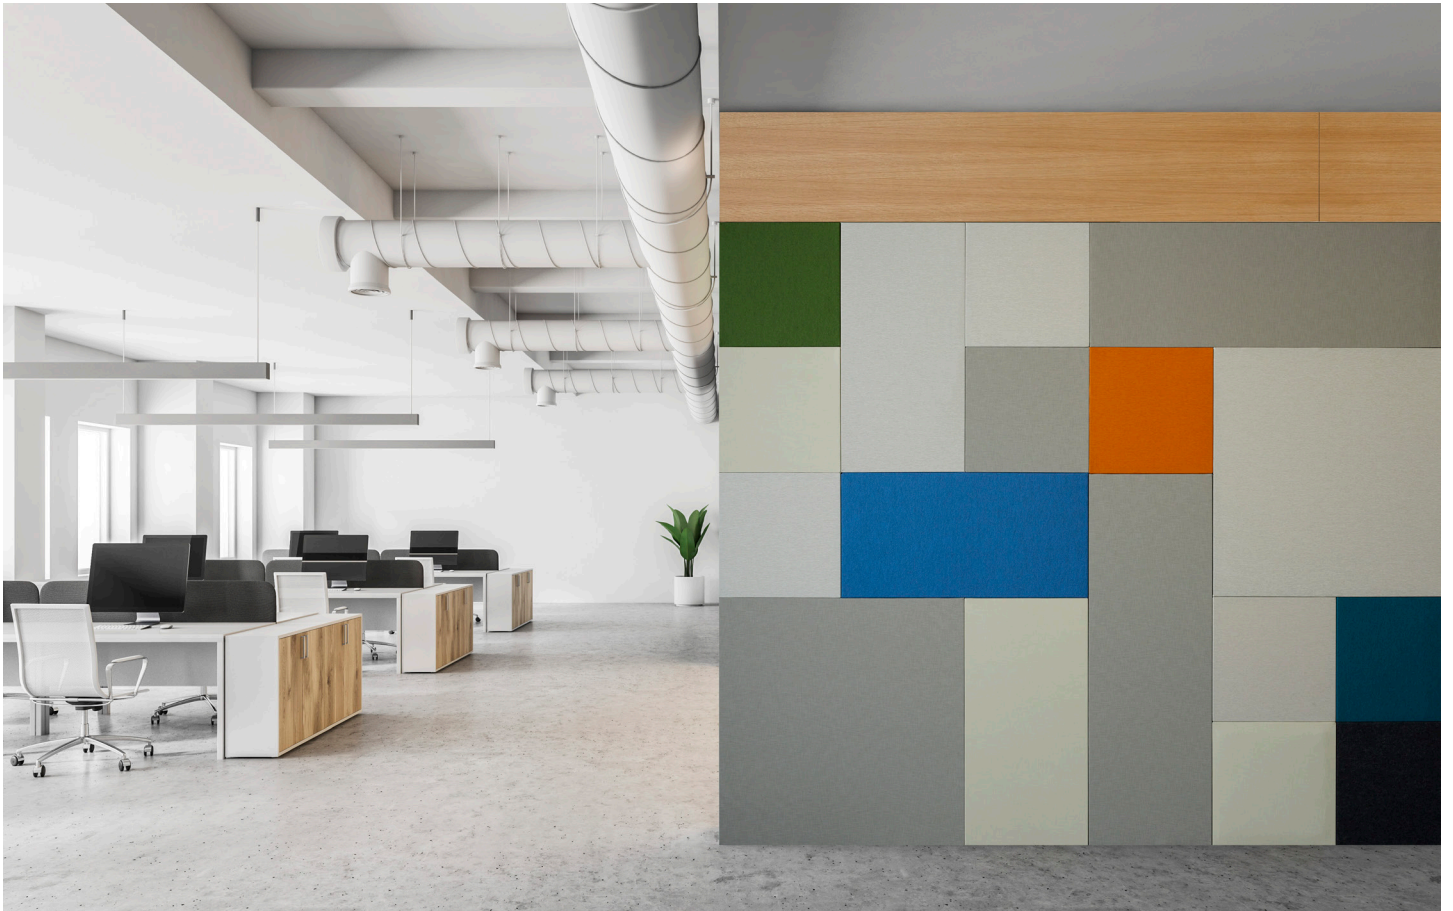

...get inspired.