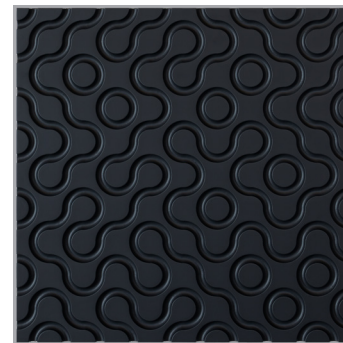

Flow

Elegant strokes of gently curving lines liken to stratospheric clouds and long, winding rivers in Cambio's Flow Designer Series. The panels feature a repeating pattern that can be mounted vertically or horizontally for large or small installations. As its name implies, the Flow carries light along its edges like a current, changing and moving with the angle of the viewer. The panels come in 18"x 18" square as well as three color options to best emphasize their mercurial effect: glossy white, matte black, and gray. Install them with precision, ease, and speed with Cambio's patent-pending magnetic rail system.

Facets comes in 18"x 18" squares and can be installed easily on Cambio's patent-pending magnetic rail system. Color and finishes include glossy white, matte black, and gray.

Mazing

Cambio's Mazing Designer Series takes the eye through an intricate journey across line, light, and shadow. Featuring maze-like, recessed lines, the panels form a repeating pattern that can be as big or as small as desired. Mazing comes in 18"x 18" squares and three color options: glossy white, matte black, and gray. Watch this stunning design install quickly and easily across your next blank wall with Cambio's patent-pending magnetic rail system.