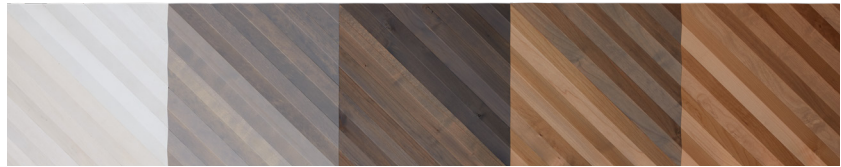

Bilateral

Cambio's Bilateral Designer Series panels feature the rich beauty of wood and dual-tone diagonal lines that can be arranged into six possible configurations. With five colorways and a clear, satin-coat finish, Bilateral creates a dynamic centerpiece that can be changed and rearranged as easily as the rest of the Cambio line. All Bilateral panels come in an 18"x18" square and feature Cambio's patent-pending magnetic rail installation system.