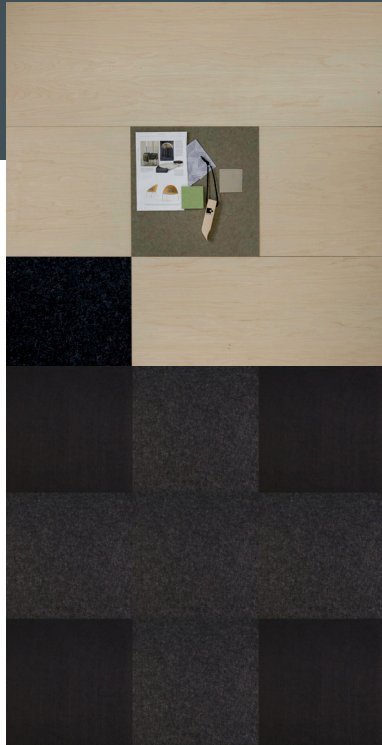

Felt Board

Soft, cozy, and sound-dampening, felt brings quietness and a sense of comfort to large, echoic spaces or any project that needs to cultivate a calming atmosphere. Cambio Felt Panels come in thirty-three shades and colors that easily integrate with other panel materials and textures. Available in four sizes, they can be installed vertically or horizontally.

Pin Board

Disguise the utility of a pinboard within your architectural wall design. These self-healing panels are made from cork and marmoleum, and their matte finish blends seamlessly with other textures. Available in rich colors and three different sizes, Cambio Pinboard Panels can be installed vertically or horizontally.