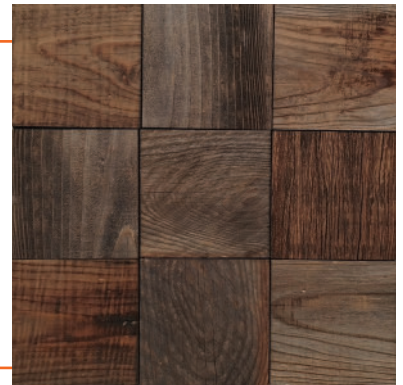

## Cambio woodwöl Natural Rustic Panels

These glacier grid wood tiles are a great option for anyone looking for a bright organic natural accent element. With both flat and dimensional options, you can go for a look that is smooth throughout and presents a simple, clean grid. Glacier glaze finish is cool and bright with the warm wood tones making subtle appearances.

#### Glacier Grid

Glacier glaze finish is cool and bright with the warm wood tones making subtle appearances.

GLACIER

#### Natural Grid

Natural grid wood tiles present the reclaimed wood as nature intended. With a wide variety of colors embedded into the natural finish, these panels can fit into a range of modern and rustic designs, and they make a great centerpiece for wooden wall hangings.