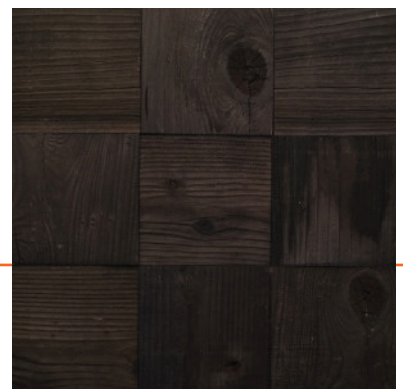

Ember Grid

Classic grid pattern takes on new dimension when finished in rich, black ember finish—inspired by Japanese shou sugi ban wood charring.

EMBER