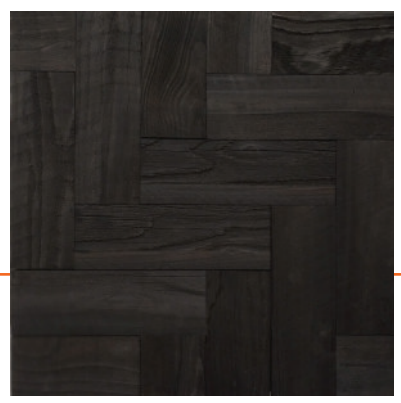

Cambio woodwöl Natural Rustic Panels

Timeless Herringbone finish is energetic and directional. The reclaimed wood means no two tiles are the same and the colors will be varied and complex.

DIMENSIONS

Thickness: 1", including backer panel
Panel Size(s): 18" x 18"

MATERIAL AND SURFACE

Plywood Backer
5/8" Reclaimed mixture of softwoods
Available in 2 patterns and 3 colorways

FINISHES/FILLERS/ADHESIVES

Zero VOC Waterborne Stain and Finish
Zero VOC Waterborne Adhesive

SEISMIC RATING

Available upon request

ACOUSTIC RATING

N/A

Glacier Herringbone
Glacier glaze finish is cool and bright with the warm wood tones making subtle appearances.

GLACIER

Natural Herringbone
Natural herringbone wood tiles present the reclaimed wood as nature intended. With a wide variety of colors embedded into the natural finish, these panels can fit into a range of modern and rustic designs, and they make a great centerpiece for wooden wall hangings.

NATURAL

Ember Herringbone
Timeless Herringbone pattern takes on new dimension when finished in rich, black ember finish—inspired by Japanese shou sugi ban wood charring.

EMBER