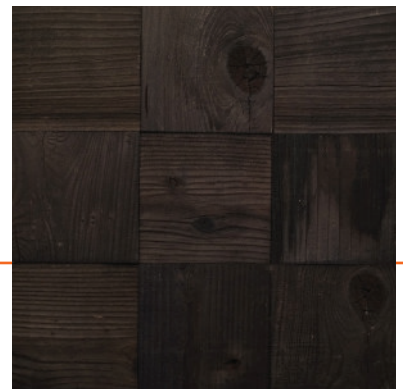

Ember Grid

Classic grid pattern takes on new dimension when finished in rich, black ember finish—inspired by Japanese shou sugi ban wood charring.

EMBER