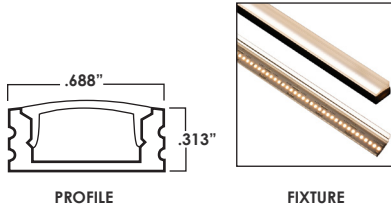

Cambio Up & Down

Cambio UP & DOWN