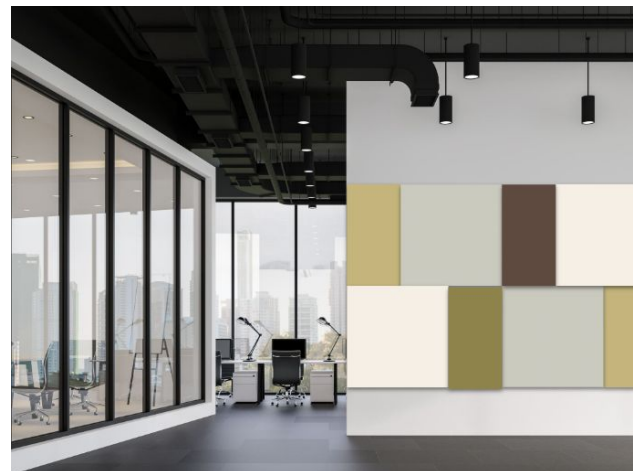

cambio®
WALL SYSTEM

COLOR BLOCK

COLOR BLOCK

Create bold visual statements with simple, dramatic, and modern colors available in 43 Sherwin Williams colors
Custom SW Colors can be made-to-order

DIMENSIONS

¾" thick
5 core sizes (18" x 18", 18" x 36", 36" x 36", 18" x 54", 18" x 90")

MATERIAL AND SURFACE

Painted (water borne) Face, MDF (NAUF) and plywood substrate

FINISHES / ADHESIVES

Zero VOC water borne paint
Low VOC waterborne clear coat, 213g/L

FIRE RATING

Class A or B available upon request

SEISMIC RATING

Available upon request

ACOUSTIC RATING

N/A

SAMPLES

Please Contact Us for your request or make your request at cambio.design

LEAD TIME

3-5 weeks depending on area, and ship date provided upon order

MOQ

No Minimum Order Quantity

Contact Us: sales@cambio.design | cambio.design