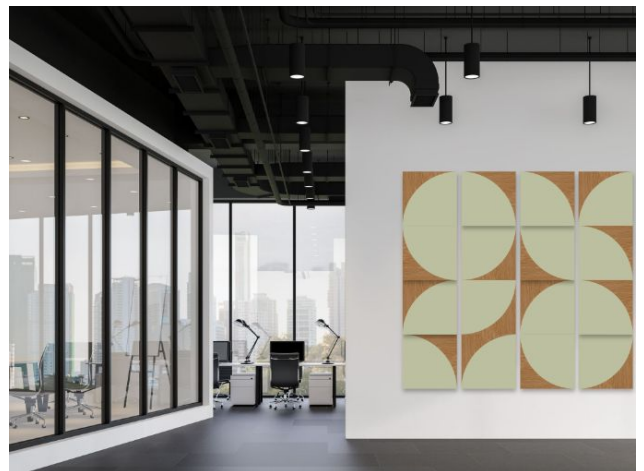

cambio®
WALL SYSTEM

ART + GRAPHICS : MOD

Create bold visual statements with simple, geometric rotational designs.

Rotational Designs: Arc, Brunswick, Checker, Chevron, and Prizm are painted or printed onto wood Oak, Walnut veneer or MDF (NAUF)

DIMENSIONS

¾" thick

2 core sizes (18" x18", 36" x 36")

MATERIAL AND SURFACE

Painted (water borne) Face, MDF (NAUF) and plywood substrate

FINISHES / ADHESIVES

Zero VOC waterborne paint

Low VOC waterborne clear coat, 213g/L

FIRE RATING

Class A or B available upon request

SEISMIC RATING

Available upon request

ACOUSTIC RATING

N/A

ART + GRAPHICS : MOD

SAMPLES

Please Contact Us for your request or make your request at cambio.design

LEAD TIME

3-5 weeks depending on area, and ship date provided upon order

MOQ

No Minimum Order Quantity

Contact Us: sales@cambio.design | cambio.design