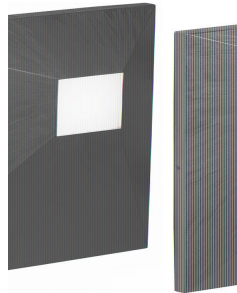

cambio®
WALL SYSTEM

INTROVERT & EXTROVERT

INTROVERT & EXTROVERT

These design-forward, three-dimensional panels were developed in collaboration with Michael DiBlasi and Gregory Rothweiler of the River Light Group. In a sconce-like gesture, Introvert & Extrovert offer a focused yet visually dynamic light source in your next Cambio wall design and are particularly exciting to use in a theater setting. Introvert & Extrovert panels are 18" x 18", 4" deep, and available in 3 colors.

DIMENSIONS

Thickness: 4"
Panel Size(s): 18" x 18"

LIGHT SOURCE

3000K

COLORS

Black, Bronze, Copper

MATERIAL AND SURFACE

CARB-II COMPLIANT/NAUF Medium Density
Fiberboard face and backer. Acrylic lens

FINISHES / ADHESIVES

Zero VOC waterborne paint
Low VOC waterborne clear coat, 66 g/L

FIRE RATING

Class A when tested in accordance with
ASTM E84

SEISMIC RATING

Available upon request

SAMPLES

Please Contact Us for your request or
make your request at cambio.design

COPPER

18" x 18"

INTROVERT

EXTROVERT