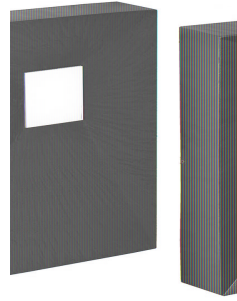

cambio®
WALL SYSTEM

INTROVERT & EXTROVERT

INTROVERT & EXTROVERT

These design-forward, three-dimensional panels were developed in collaboration with Michael DiBlasi and Gregory Rothweiler of the River Light Group. In a sconce-like gesture, Introvert & Extrovert offer a focused yet visually dynamic light source in your next Cambio wall design and are particularly exciting to use in a theater setting. Introvert & Extrovert panels are 18" x 18", 4" deep, and available in 3 colors.

DIMENSIONS

Thickness: 4"
Panel Size(s): 18" x 18"

LIGHT SOURCE

3000K

COLORS

Black, Bronze, Copper

MATERIAL AND SURFACE

CARB-II COMPLIANT/NAUF Medium Density
Fiberboard face and backer. Acrylic lens

COPPER

18" x 18"

INTROVERT

EXTROVERT