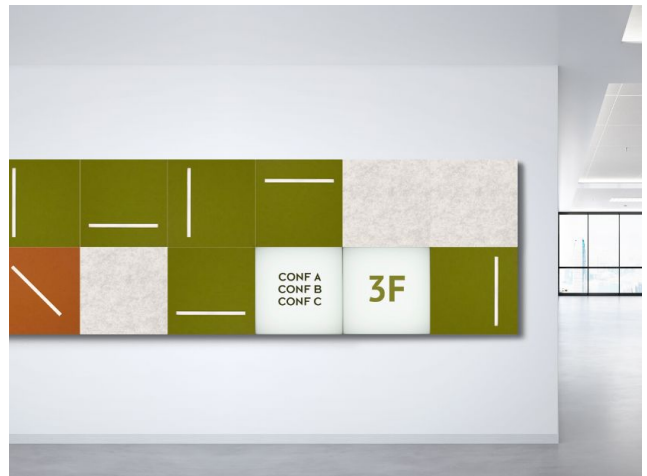

cambio®
WALL SYSTEM

LIGHT BOX

LIGHT BOX

Illuminate small, poorly-lit areas with Cambio's Light Box panel! Designed with care in collaboration with Michael DiBlasi and Gregory Rothweiler of the River Light Group. Light Box panels are sized at 18" x 18" and designed to complement and enhance any Cambio wall.

DIMENSIONS

Thickness: 1.5" and 3"
Panel Size(s): 18" x 18"

LIGHT SOURCE

RGBW

MATERIAL AND SURFACE

Panel face: Acrylite Premium Acrylic Lens
CARB-II COMPLIANT/NAUF Medium Density
Fiberboard backer

FIRE RATING

N/A

SEISMIC RATING

Available upon request

SAMPLES

Please Contact Us for your request or make your request at cambio.design

LEAD TIME

3-5 weeks depending on area, and ship date provided upon order

MOQ

No Minimum Order Quantity

Contact Us: sales@cambio.design | cambio.design