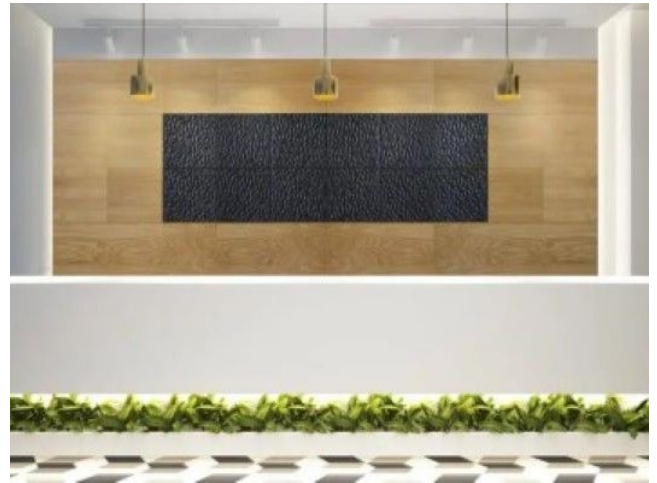

FACETS

FACETS

Like shattered glass or fractals of ice, Mazing showcases the beauty of irregular form. Finishes available in matte black, matte grey and glossy white.

DIMENSIONS

¾" thick;

1 core size: 18" x 18"

MATERIAL AND SURFACE

Panel Face: Vinyl laminate shell

Backer: CARB/NAUF Medium Density Fiberboard

FINISHES / ADHESIVES

Zero VOC waterborne paint

Finish for Grey and Black only

Low VOC waterborne clear coat, 66 g/L

FIRE RATING

N/A

SEISMIC RATING:

Available upon request

SAMPLES

Please Contact Us for your request or make your request at cambio.design

LEAD TIME

3-5 weeks depending on area, and ship date provided upon order

MOQ

No Minimum Order Quantity