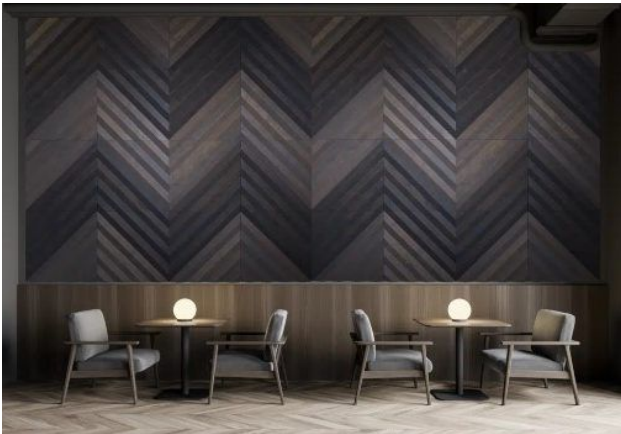

BILATERAL

BILATERAL

Cambio's Bilateral Series panels feature the rich beauty of wood and dual-tone diagonal lines that can be arranged into six possible configurations.

DIMENSIONS

1 3/4" thick
1 core size: 18" x 18"

MATERIAL AND SURFACE

Panel Face: Red Alder or Hemlock
CARB-II COMPLIANT/NAUF Medium Density Fiberboard backer

FINISHES / ADHESIVES

Zero VOC waterborne paint or stain
Low VOC waterborne clear coat, 66 g/L

FIRE RATING

Available in Class A or Class B upon request

SEISMIC RATING:

Available upon request

SAMPLES

Please Contact Us for your request or make your request at cambio.design

LEAD TIME

3-5 weeks depending on area, and ship date provided upon order

MOQ

No Minimum Order Quantity

Contact Us: sales@cambio.design | cambio.design