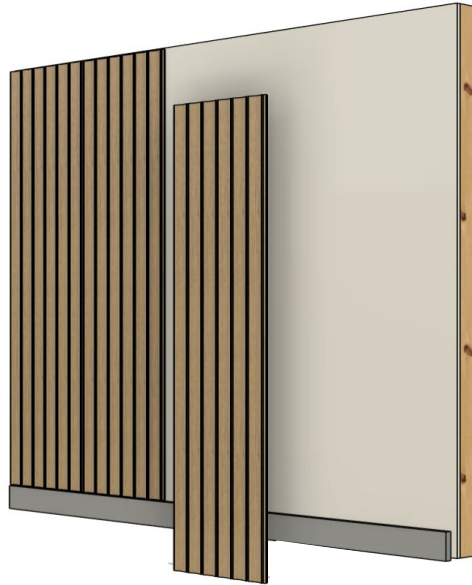

TAMBOUR OG

TAMBOUR OG

The Tambour profile brings subtle elegance to any space with its modern warmth. Typically installed in vertical applications for wainscoting, bar front, accent and feature wall, elevator lobbies and more. Available in sticks, panels or Cambio panels.

Contact Us: sales@windfall.design | www.windfall.design

The mark of responsible forestry
FSC® C041262

Tambour OG INSTALLATION METHODS

STICKS

Tongue + groove cladding (loose sticks) Traditional install with nails + adhesive

PANELS

Panels installed using fixed mounted fastener

CAMBIO PANELS

Cambio by Windfall panels Installed with patented magnetic wall system.

DESIGN YOUR WALL

USE OUR VISUALIZER TOOL TO DESIGN YOUR WALL. RECEIVE AN INVENTORY LIST, SEND TO OUR TEAM FOR A QUOTE.