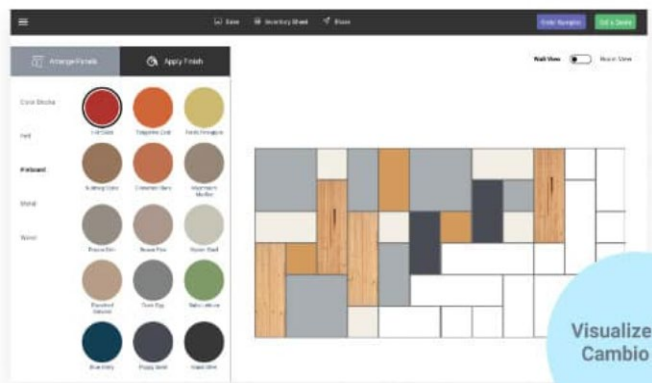

PANELS

Panels installed using fixed mounted fastener

CAMBIO PANELS

Cambio by Windfall panels Installed with patented magnetic wall system.

DESIGN YOUR WALL

USE OUR VISUALIZER TOOL TO DESIGN YOUR WALL. RECEIVE AN INVENTORY LIST, SEND TO OUR TEAM FOR A QUOTE.