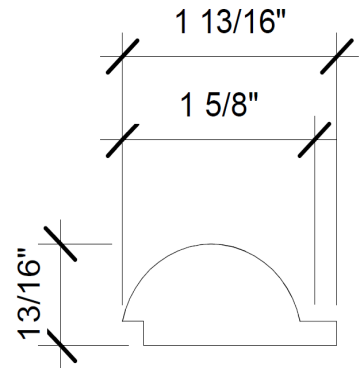

TAMBOUR OG

WOOD SPECIES

PAINTED MDF

DISCLAIMER: Since wood is a natural material, there are variations, including knots, texture and grain from piece to piece. The wood used may vary from the wood used in samples or product photography due to the inherent characteristics of the material. In turn, no representation, warranty and/or guarantee is made with respect to the precise color, luster or appearance of finishes.

Contact Us: sales@windfall.design | www.windfall.design

The mark of responsible forestry
FSC® C041262