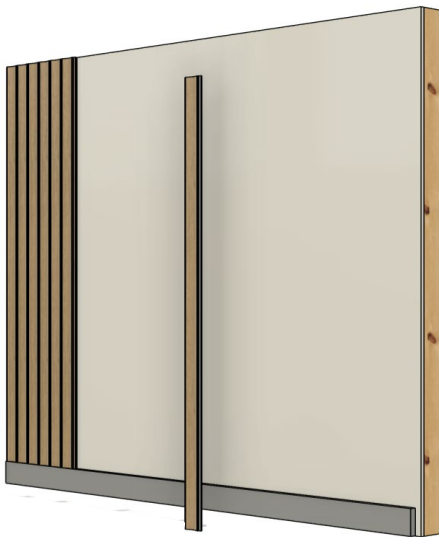

TAMBOUR OG

TAMBOUR OG

The Tambour profile brings subtle elegance to any space with its modern warmth. Typically installed in vertical applications for wainscoting, bar front, accent and feature wall, elevator lobbies and more. Available in sticks, panels or Cambio panels.

Contact Us: sales@windfall.design | www.windfall.design

The mark of responsible forestry
FSC® C041262

Tambour OG INSTALLATION METHODS

STICKS

Tongue + groove cladding (loose sticks) Traditional install with nails + adhesive

PANELS

Panels installed using fixed mounted fastener

CAMBIO PANELS

Cambio by Windfall panels Installed with patented magnetic wall system.

DESIGN YOUR WALL

USE OUR VISUALIZER TOOL TO DESIGN YOUR WALL. RECEIVE AN INVENTORY LIST, SEND TO OUR TEAM FOR A QUOTE.