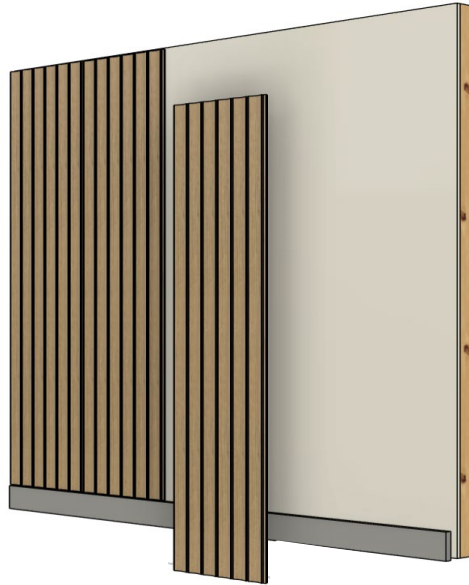

PANELS

Panels installed using fixed mounted fastener