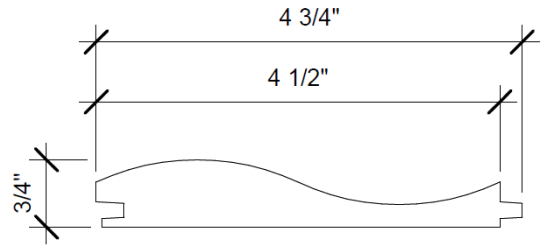

WAVY

PAINTED MDF

DISCLAIMER: Since wood is a natural material, there are variations, including knots, texture and grain from piece to piece. The wood used may vary from the wood used in samples or product photography due to the inherent characteristics of the material. In turn, no representation, warranty and/or guarantee is made with respect to the precise color, luster or appearance of finishes.

Contact Us: sales@windfall.design | www.windfall.design

The mark of
responsible forestry
FSC® C041262