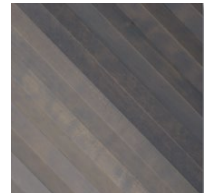

BILATERAL

MICHAEL GOLDEN: BILATERAL

Cambio's Bilateral Series panels feature the rich beauty of wood and dual-tone diagonal lines that can be arranged into six possible configurations.

DIMENSIONS

1 1/4" thick

1 core size: 18" x 18"

MATERIAL AND SURFACE

Panel Face: Red Alder or Hemlock
CARB-II COMPLIANT/NAUF Medium
Density Fiberboard backer

FINISHES / ADHESIVES

Zero VOC waterborne paint or stain
Low VOC waterborne clear coat, 66 g/L
Sheen: Matte 106

FIRE RATING

Available in Class A or Class B upon request

SEISMIC RATING:

Available upon request

SAMPLES

Please Contact Us for your request or make your request at windfall.design

LEAD TIME

3-5 weeks depending on area, and ship date provided upon order

MOQ

No Minimum Order Quantity

GLACIER

STORM

EARTH

DESERT

NATURAL