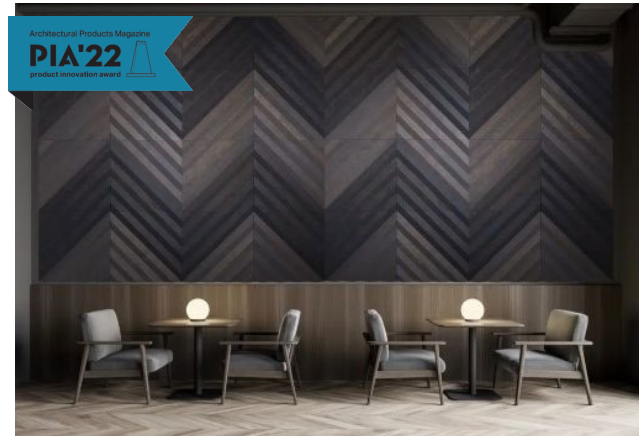

BILATERAL

MICHAEL GOLDEN: BILATERAL

Cambio's Bilateral Series panels feature the rich beauty of wood and dual-tone diagonal lines that can be arranged into six possible configurations.

DIMENSIONS

1 1/4" thick

1 core size: 18" x 18"

MATERIAL AND SURFACE

Panel Face: Red Alder or Hemlock
CARB-II COMPLIANT/NAUF Medium
Density Fiberboard backer

FINISHES / ADHESIVES

Zero VOC waterborne paint or stain
Low VOC waterborne clear coat, 66 g/L
Sheen: Matte 106

FIRE RATING

Available in Class A or Class B upon request

SEISMIC RATING:

Available upon request

SAMPLES

Please Contact Us for your request or make your request at windfall.design

LEAD TIME

3-5 weeks depending on area, and ship date provided upon order

MOQ

No Minimum Order Quantity

Bilateral: Storm - Layout 2

GLACIER

STORM

EARTH

DESERT

NATURAL