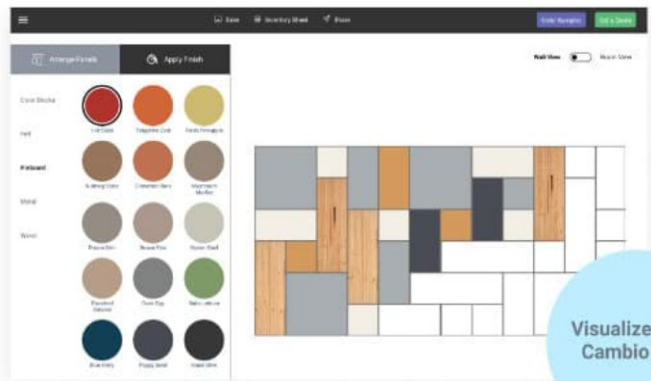

COLOR BLOCK

COLOR BLOCK

Create bold visual statements with simple, dramatic, and modern colors available in 42 Sherwin Williams colors
Custom SW Colors can be made-to-order

DIMENSIONS

3/4" thick

Six standard panel sizes:

MATURE GRAPE

COLOR BLOCK

INSTALLATION METHODS

Panels installed using fixed mounted fastener

Cambio by Windfall Panels Installed with patented magnetic Wall System

DESIGN YOUR WALL

USE OUR VISUALIZER TOOL TO DESIGN YOUR WALL. RECEIVE AN INVENTORY LIST, SEND TO OUR TEAM FOR A QUOTE.