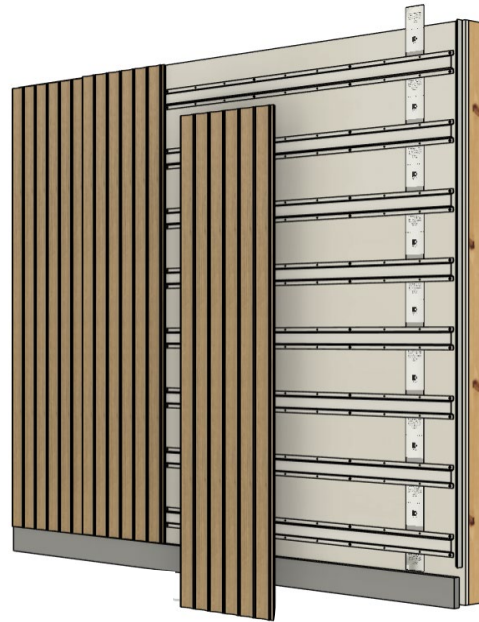

MATURE GRAPE

COLOR BLOCK

INSTALLATION METHODS

Panels installed using fixed mounted fastener

Cambio by Windfall Panels Installed with patented magnetic Wall System

DESIGN YOUR WALL

USE OUR VISUALIZER TOOL TO DESIGN YOUR WALL. RECEIVE AN INVENTORY LIST, SEND TO OUR TEAM FOR A QUOTE.