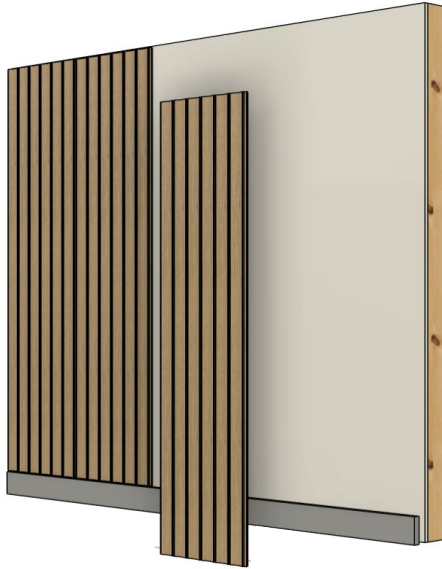

MATURE GRAPE

COLOR BLOCK

INSTALLATION METHODS

Panels installed using fixed mounted fastener

Cambio by Windfall Panels Installed with patented magnetic Wall System

DESIGN YOUR WALL

USE OUR VISUALIZER TOOL TO DESIGN YOUR WALL. RECEIVE AN INVENTORY LIST, SEND TO OUR TEAM FOR A QUOTE.