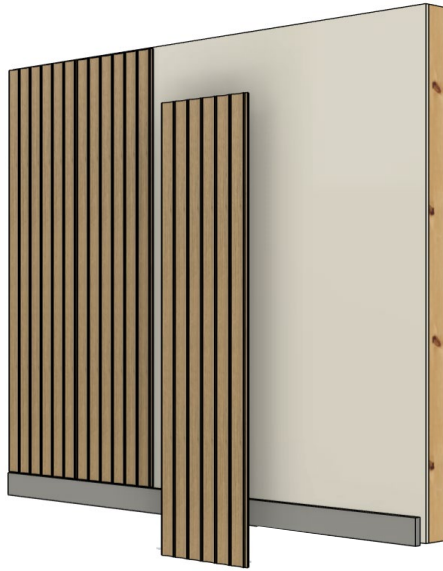

FACETS

WADE MARTIN: FACETS

Like shattered glass or fractals of ice, Mazing showcases the beauty of irregular form. Finishes available in black, two greys and white.

DIMENSIONS

3/4" thick;

One core size: 18" x 18"

Facets: Matte Black with Oak Veneer

TRICORN BLACK

SERIOUS GREY

GREY MATTERS

WHITE FLOUR

Contact Us: sales@windfall.design | www.windfall.design

The mark of responsible forestry
FSC® C041262

Facets INSTALLATION METHODS

PANELS

Panels installed using fixed mounted fastener

CAMBIO PANELS

Cambio by Windfall Panels Installed with patented magnetic Wall System

DESIGN YOUR WALL

USE OUR VISUALIZER TOOL TO DESIGN YOUR WALL. RECEIVE AN INVENTORY LIST, SEND TO OUR TEAM FOR A QUOTE.