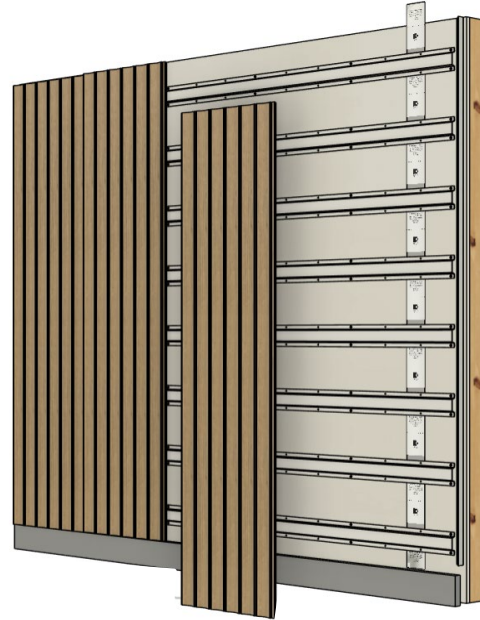

FACETS

WADE MARTIN: FACETS

Like shattered glass or fractals of ice, Mazing showcases the beauty of irregular form. Finishes available in black, two greys and white.

DIMENSIONS

3/4" thick;

One core size: 18" x 18"

Facets: Matte Black with Oak Veneer

TRICORN BLACK

SERIOUS GREY

GREY MATTERS

WHITE FLOUR

Contact Us: sales@windfall.design | www.windfall.design

The mark of responsible forestry
FSC® C041262

Facets INSTALLATION METHODS

PANELS

Panels installed using fixed mounted fastener

CAMBIO PANELS

Cambio by Windfall Panels Installed with patented magnetic Wall System

DESIGN YOUR WALL

USE OUR VISUALIZER TOOL TO DESIGN YOUR WALL. RECEIVE AN INVENTORY LIST, SEND TO OUR TEAM FOR A QUOTE.