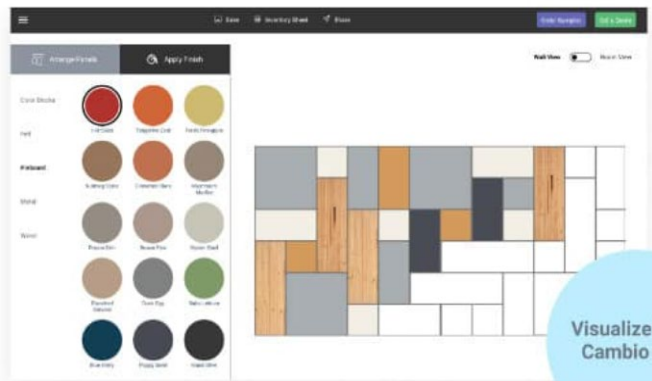

Facets: Matte Black with Oak Veneer

TRICORN BLACK

SERIOUS GREY

GREY MATTERS

WHITE FLOUR

Contact Us: sales@windfall.design | www.windfall.design

The mark of responsible forestry
FSC® C041262

Facets INSTALLATION METHODS

PANELS

Panels installed using fixed mounted fastener

CAMBIO PANELS

Cambio by Windfall Panels Installed with patented magnetic Wall System

DESIGN YOUR WALL

USE OUR VISUALIZER TOOL TO DESIGN YOUR WALL. RECEIVE AN INVENTORY LIST, SEND TO OUR TEAM FOR A QUOTE.