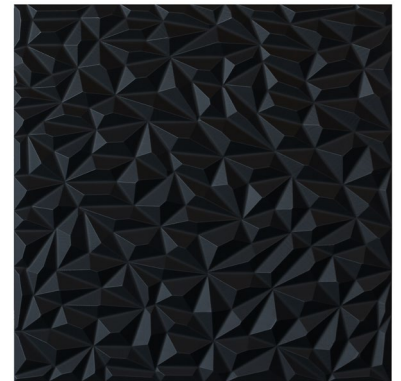

FACETS

WADE MARTIN: FACETS

Like shattered glass or fractals of ice, Mazing showcases the beauty of irregular form. Finishes available in black, two greys and white.

DIMENSIONS

3/4" thick;

One core size: 18" x 18"

MATERIAL AND SURFACE

CARB/NAUF Medium Density Fiberboard

FINISHES / ADHESIVES

Zero VOC waterborne paint

Low VOC waterborne clear coat, 66 g/L

FIRE RATING

Available in Class A or Class B upon request

SEISMIC RATING:

Available upon request

SAMPLES

Please Contact Us for your request or make your request at windfall.design

LEAD TIME

3-5 weeks depending on area, and ship date provided upon order

MOQ

No Minimum Order Quantity

Facets: Matte Black with Oak Veneer

TRICORN BLACK

SERIOUS GREY

GREY MATTERS

WHITE FLOUR

Contact Us: sales@windfall.design | www.windfall.design

The mark of responsible forestry
FSC® C041262

Facets INSTALLATION METHODS