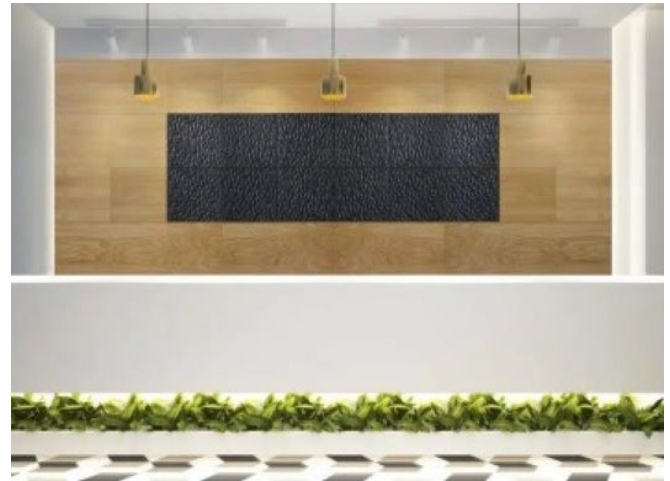

FACETS

WADE MARTIN: FACETS

Like shattered glass or fractals of ice, Mazing showcases the beauty of irregular form. Finishes available in black, two greys and white.

DIMENSIONS

3/4" thick;

One core size: 18" x 18"

MATERIAL AND SURFACE

CARB/NAUF Medium Density Fiberboard

FINISHES / ADHESIVES

Zero VOC waterborne paint

Low VOC waterborne clear coat, 66 g/L

FIRE RATING

Available in Class A or Class B upon request

SEISMIC RATING:

Available upon request

SAMPLES

Please Contact Us for your request or make your request at windfall.design

LEAD TIME

3-5 weeks depending on area, and ship date provided upon order

MOQ

No Minimum Order Quantity

Facets: Matte Black with Oak Veneer