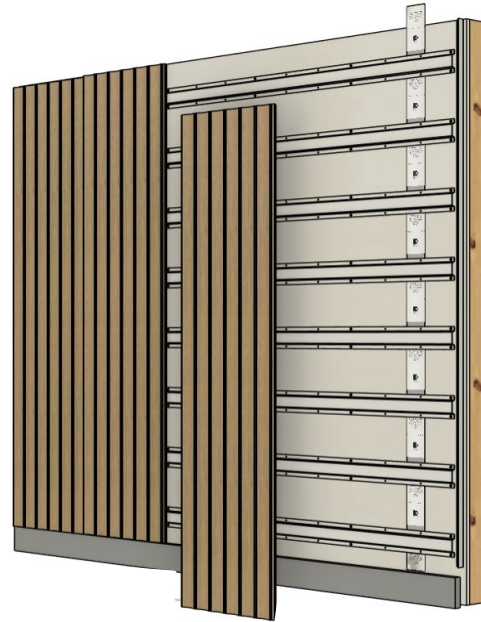

FLOW

WADE MARTIN: FLOW

Elegant strokes of gently curving lines liken to stratospheric clouds and long, winding rivers in Flow. Finishes available in matte black, matte grey and glossy white.

DIMENSIONS

3/4" thick;

Flow: Glossy White with Facets + Mazing

TRICORN BLACK

SERIOUS GREY

GREY MATTERS

WHITE FLOUR

Contact Us: sales@windfall.design | www.windfall.design

The mark of
responsible forestry
FSC® C041262

Flow INSTALLATION METHODS

PANELS

Panels installed using fixed mounted fastener

CAMBIO PANELS

Cambio by Windfall Panels Installed with patented magnetic Wall System

DESIGN YOUR WALL

USE OUR VISUALIZER TOOL TO DESIGN YOUR WALL. RECEIVE AN INVENTORY LIST, SEND TO OUR TEAM FOR A QUOTE.