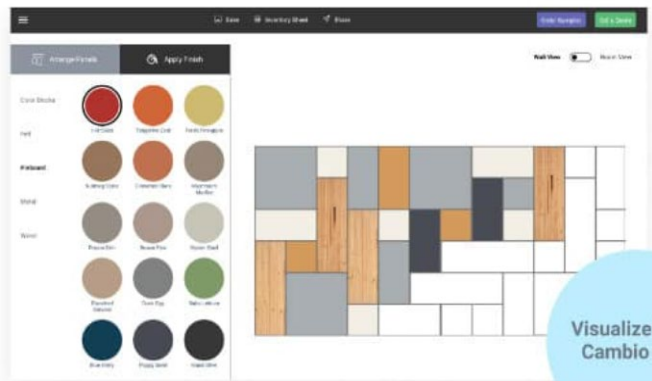

PANELS

Panels installed using fixed mounted fastener

CAMBIO PANELS

Cambio by Windfall Panels Installed with patented magnetic Wall System

DESIGN YOUR WALL

USE OUR VISUALIZER TOOL TO DESIGN YOUR WALL. RECEIVE AN INVENTORY LIST, SEND TO OUR TEAM FOR A QUOTE.