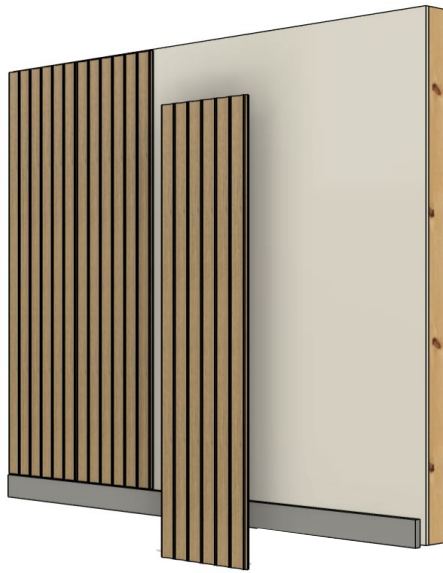

FLOW

WADE MARTIN: FLOW

Elegant strokes of gently curving lines liken to stratospheric clouds and long, winding rivers in Flow. Finishes available in matte black, matte grey and glossy white.

DIMENSIONS

3/4" thick;

One core size: 18" x 18"

MATERIAL AND SURFACE

CARB/NAUF Medium Density Fiberboard

FINISHES / ADHESIVES

Zero VOC waterborne paint

Low VOC waterborne clear coat, 66 g/L

FIRE RATING

Available in Class A or Class B upon request

Flow: Glossy White with Facets + Mazing

TRICORN BLACK

SERIOUS GREY

GREY MATTERS

WHITE FLOUR

Contact Us: sales@windfall.design | www.windfall.design

The mark of
responsible forestry
FSC® C041262

Flow INSTALLATION METHODS

PANELS

Panels installed using fixed mounted fastener

CAMBIO PANELS

Cambio by Windfall Panels Installed with patented magnetic Wall System

DESIGN YOUR WALL

USE OUR VISUALIZER TOOL TO DESIGN YOUR WALL. RECEIVE AN INVENTORY LIST, SEND TO OUR TEAM FOR A QUOTE.