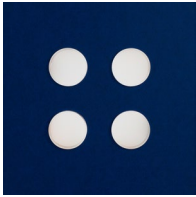

GEOMETRICS

PATTERNS

4 CIRCLES