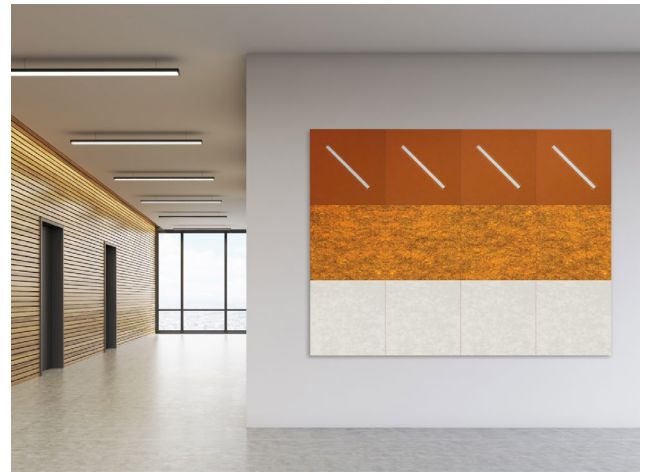

GEOMETRICS

GEOMETRICS

Designed with care in collaboration with Michael DiBlasi and Gregory Rothweiler of the River Light Group, add soft lighting and visual interest to medical, office, and hospitality spaces with Cambio's Geometrics light panels. By combining Acoustic felt Cambio panels with your choice of geometric light inserts, you can add dimension, illumination, and acoustic properties to a wall design with ease.

DIMENSIONS

Thickness: 2" - 2-3/4"

Panel Size: 18" x 18"

LIGHT SOURCE

Tunable White - 2700K to 6500K

COLORS

Jet, Pewter, Light Grey, Cobalt, Lime, Orange

MATERIAL AND SURFACE

Panel face: 80% Recycled PET Felt
CARB-II COMPLIANT/NAUF Medium
Density Fiberboard backer
Available in 9 patterns and 6 standard colors

FINISHES / ADHESIVES

Backer only Zero VOC waterborne paint
Low VOC waterborne clear coat, 66 g/L

FIRE RATING

Class B - Black core PET felt

SEISMIC RATING

Available upon request

ACOUSTIC RATING

NRC 0.30

Geometrics: Diagonal Lighting with Acoustic Felt