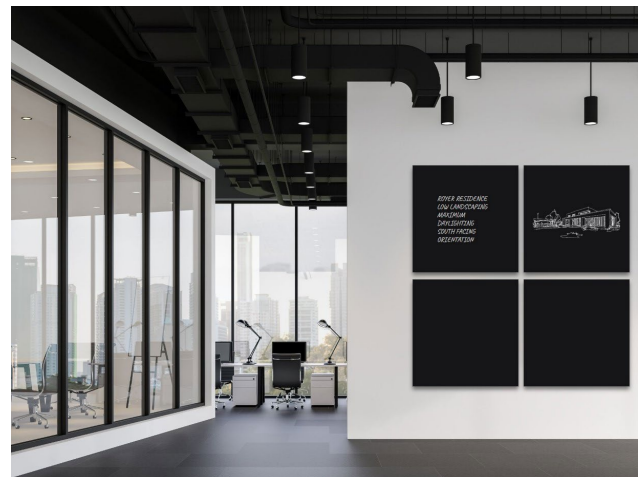

Glass Marker Board_Black