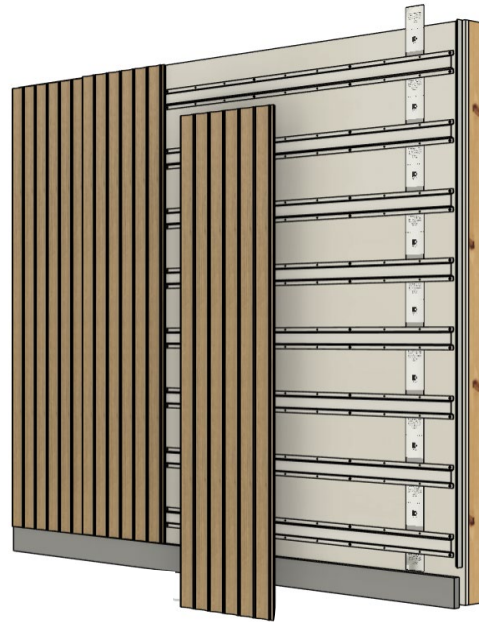

DIMENSIONS

3/4" thick; Panel Size: 36" x 36"

MATERIAL AND SURFACE (GLASS)

Panel Face: 6mm tempered glass with double-coated color finish. Magnetic backing option is an additional cost. MDF Backer has no added Urea Formaldehyde

BLACK (REQUEST
QUOTE)

GLASS MARKER BOARD

INSTALLATION METHODS

Panels installed using fixed mounted fastener

Cambio by Windfall Panels Installed with patented magnetic Wall System

DESIGN YOUR WALL

USE OUR VISUALIZER TOOL TO DESIGN YOUR WALL. RECEIVE AN INVENTORY LIST, SEND TO OUR TEAM FOR A QUOTE.