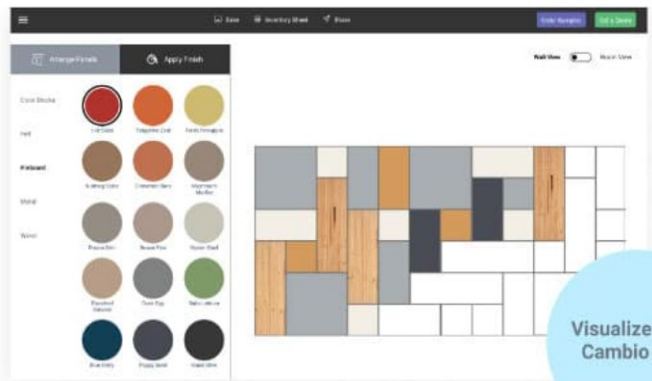

GLASS MARKER BOARD

GLASS MARKER BOARD

Add glass marker boards to your space for brainstorming sessions, and with water-based chalk markers, anything confidential will wipe away clean. Choose from a selection of our standard white or 8 additional colors, with the option to add magnetic backing for a full pinup session.

STANDARD
WHITE

LIGHT WHITE
(REQUEST QUOTE)

WARM GRAY
(REQUEST QUOTE)

HARMONY GRAY
(REQUEST QUOTE)

EVERGREEN
HARMONY
(REQUEST QUOTE)

HARMONY
BRONZE
(REQUEST QUOTE)

HARMONY BLUE
(REQUEST
QUOTE)

MEDIUM GRAY
(REQUEST
QUOTE)

BLACK (REQUEST
QUOTE)

GLASS MARKER BOARD

INSTALLATION METHODS

Panels installed using fixed mounted fastener

Cambio by Windfall Panels Installed with patented magnetic Wall System

DESIGN YOUR WALL

USE OUR VISUALIZER TOOL TO DESIGN YOUR WALL. RECEIVE AN INVENTORY LIST, SEND TO OUR TEAM FOR A QUOTE.