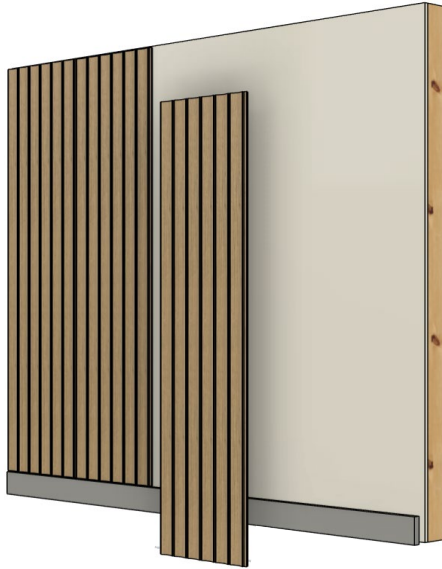

DIMENSIONS

3/4" thick; Panel Size: 36" x 36"

MATERIAL AND SURFACE (GLASS)

Panel Face: 6mm tempered glass with double-coated color finish. Magnetic backing option is an additional cost. MDF Backer has no added Urea Formaldehyde

BLACK (REQUEST
QUOTE)

GLASS MARKER BOARD

INSTALLATION METHODS

Panels installed using fixed mounted fastener

Cambio by Windfall Panels Installed with patented magnetic Wall System

DESIGN YOUR WALL

USE OUR VISUALIZER TOOL TO DESIGN YOUR WALL. RECEIVE AN INVENTORY LIST, SEND TO OUR TEAM FOR A QUOTE.