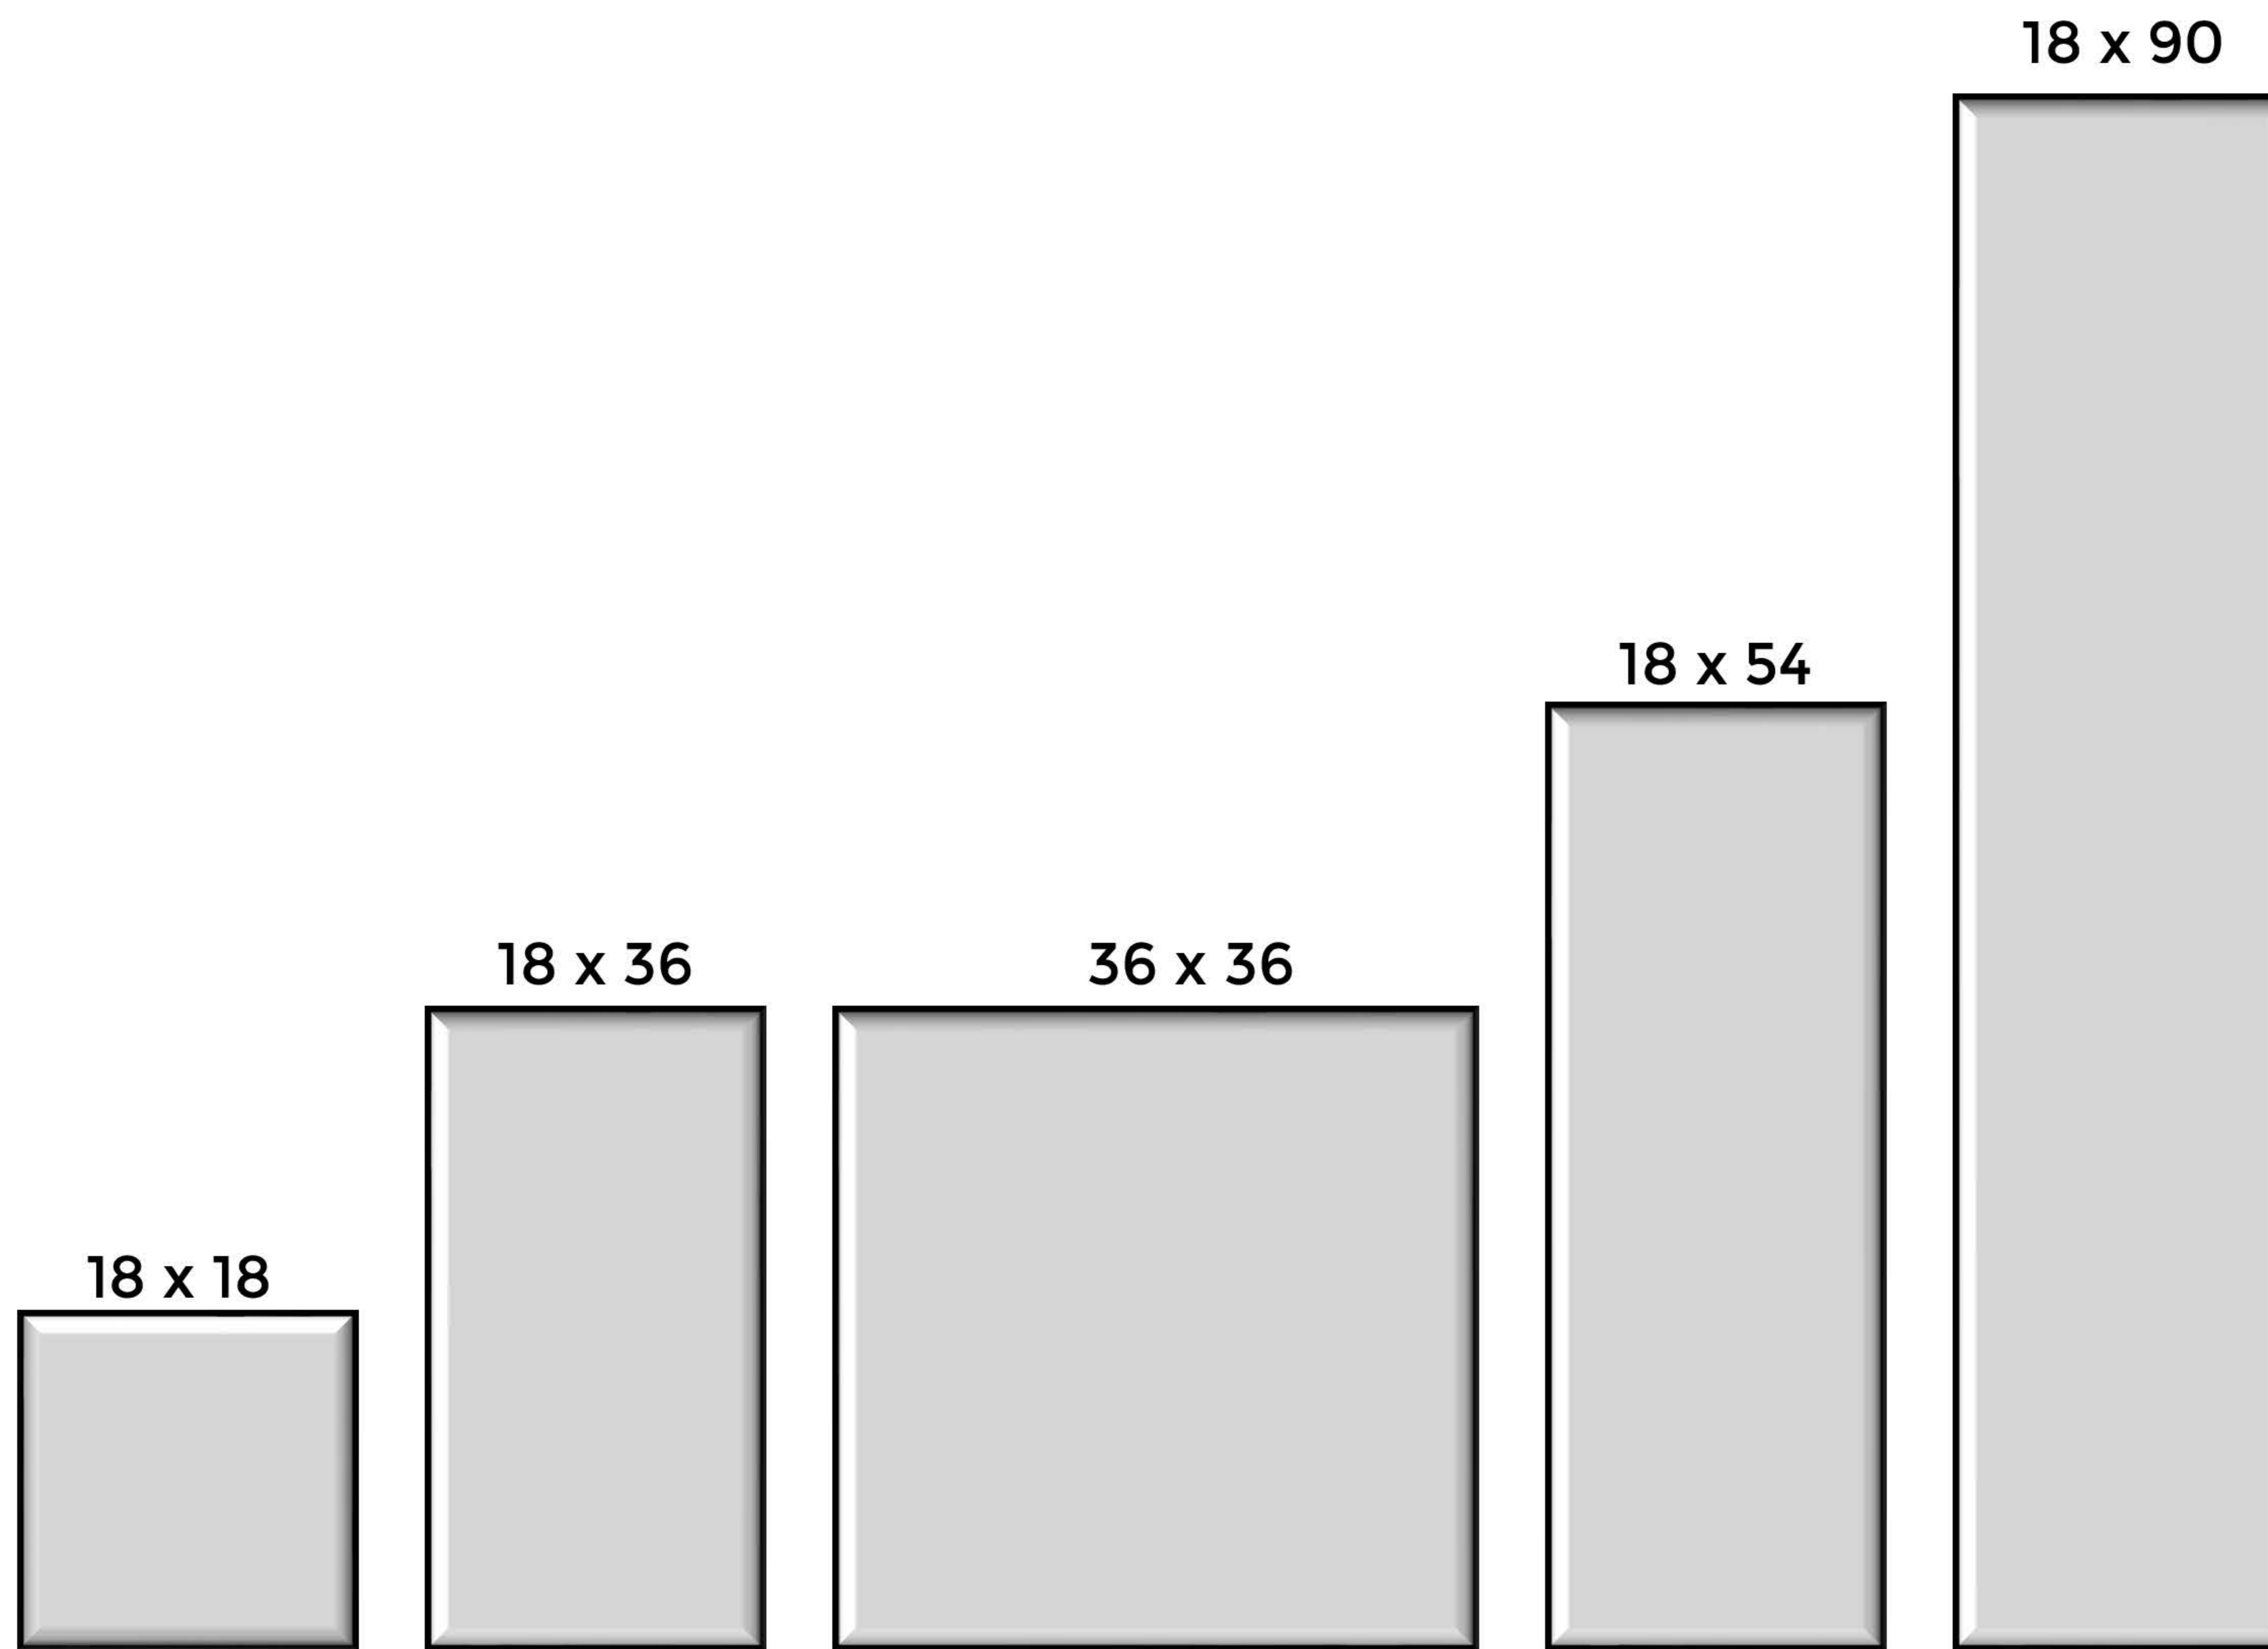

available in (5) Cambio by Windfall panels

*Cambio by Windfall Panels designed + tested in stated sizes