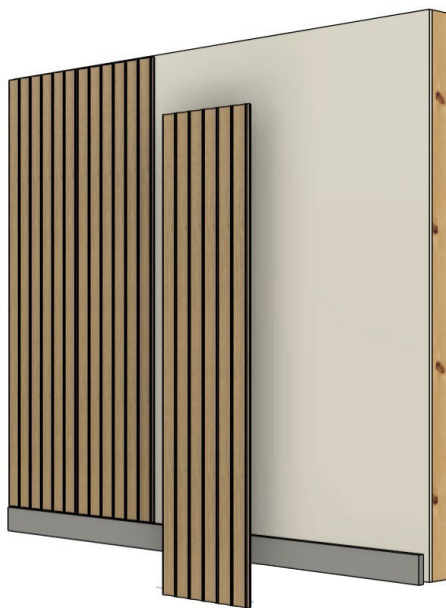

Installation Methods

Our work with interior designers, architects, installers, and general contractors has taught us that the **total cost of product and installation** is often missed when a project is designed. With that in mind, our products can be installed in 2 or 3 methods, depending on the specific products.

See our Installation by Product sheet (below) for a list of all of our products and how they each can be installed.

One System. Three Installation Methods.

- **Sticks** - Linear wood profiles for a clean, timeless aesthetic
- **Panels** - Prefinished architectural panels in hundreds of colors and textures
- **Cambio by Windfall** - A patented magnetic wall system that redefines flexibility

Tongue + groove cladding (loose sticks)
traditional install with nails + adhesive

Panels installed using fixed mounted fastener

Cambio by Windfall panels Installed with
patented magnetic wall system

ACOUSTIC		Sticks	Panels	Cambio
	Fabric	n/a	X	X
	Felt	n/a	X	X
	Felt board	n/a	X	X
	Rainier Panel 1" + 1 1/2"	n/a	X	X
	Rainier Fins 1" + 1 1/2"	n/a	X	X