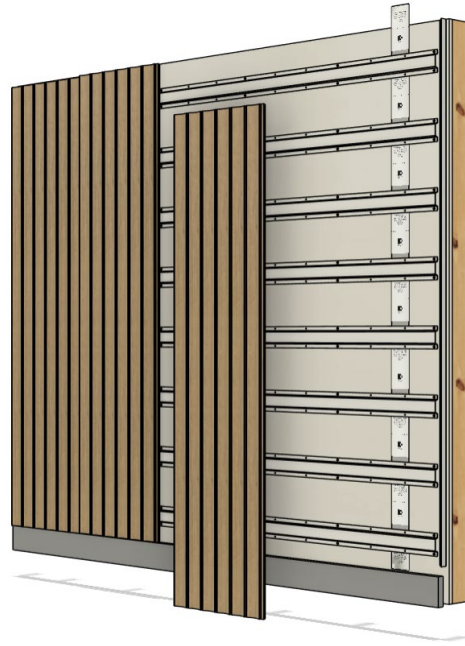

INTROVERT & EXTROVERT

INTROVERT & EXTROVERT

These design-forward, three-dimensional panels were developed in collaboration with Michael DiBlasi and Gregory Rothweiler of the River Light Group. In a sconce-like gesture, Introvert & Extrovert offer a focused yet visually dynamic light source in your next Cambio wall design and are particularly exciting to use in a theater setting. Introvert & Extrovert panels are 18" x 18", 4" deep, and available in 3 colors.

DIMENSIONS

Thickness: 4"
Panel Size: 18" x 18"

LIGHT SOURCE

3000K

COLORS

Black, Bronze, Copper

MATERIAL AND SURFACE

CARB-II COMPLIANT/NAUF Medium
Density Fiberboard face and backer. Acrylic
lens

No Minimum Order Quantity

INTROVERT & EXTROVERT

OPTIONS

BLACK

BRONZE

COPPER

18" x 18"

INTROVERT

EXTROVERT

INTROVERT + EXTROVERT

INSTALLATION METHODS

Cambio by Windfall Panels
Installed with patented
magnetic Wall System

DESIGN YOUR WALL

USE OUR VISUALIZER TOOL TO DESIGN
YOUR WALL. RECEIVE AN INVENTORY LIST,
SEND TO OUR TEAM FOR A QUOTE.