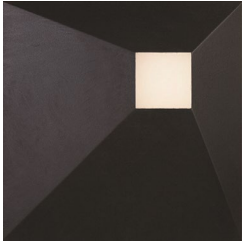

INTROVERT & EXTROVERT

INTROVERT & EXTROVERT

These design-forward, three-dimensional panels were developed in collaboration with Michael DiBlasi and Gregory Rothweiler of the River Light Group. In a sconce-like gesture, Introvert & Extrovert offer a focused yet visually dynamic light source in your next Cambio wall design and are particularly exciting to use in a theater setting. Introvert & Extrovert panels are 18" x 18", 4" deep, and available in 3 colors.

DIMENSIONS

Thickness: 4"
Panel Size: 18" x 18"

LIGHT SOURCE

3000K

COLORS

Black, Bronze, Copper

MATERIAL AND SURFACE

CARB-II COMPLIANT/NAUF Medium
Density Fiberboard face and backer. Acrylic
lens

Extrovert Lighting: Black with Acoustic Fabric

SAMPLES

Please Contact Us for your request or
make your request at windfall.design

LEAD TIME

3-5 weeks depending on area, and ship
date provided upon order

MOQ

No Minimum Order Quantity

INTROVERT & EXTROVERT

OPTIONS

BLACK

BRONZE

COPPER

18" x 18"

INTROVERT