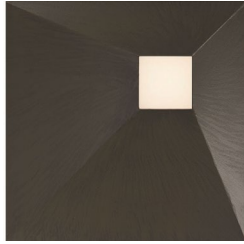

INTROVERT & EXTROVERT

INTROVERT & EXTROVERT

These design-forward, three-dimensional panels were developed in collaboration with Michael DiBlasi and Gregory Rothweiler of the River Light Group. In a sconce-like gesture, Introvert & Extrovert offer a focused yet visually dynamic light source in your next Cambio wall design and are particularly exciting to use in a theater setting. Introvert & Extrovert panels are 18" x 18", 4" deep, and available in 3 colors.

DIMENSIONS

Thickness: 4"
Panel Size: 18" x 18"

LIGHT SOURCE

3000K

COLORS

Black, Bronze, Copper

MATERIAL AND SURFACE

CARB-II COMPLIANT/NAUF Medium
Density Fiberboard face and backer. Acrylic
lens

FINISHES / ADHESIVES

Zero VOC waterborne paint
Low VOC waterborne clear coat, 66 g/L

FIRE RATING

Class A when tested in accordance with
ASTM E84

SEISMIC RATING

Available upon request

Introvert Lighting: Copper with Acoustic Felt

No Minimum Order Quantity

INTROVERT & EXTROVERT

OPTIONS

BLACK

BRONZE

COPPER

18" x 18"

INTROVERT