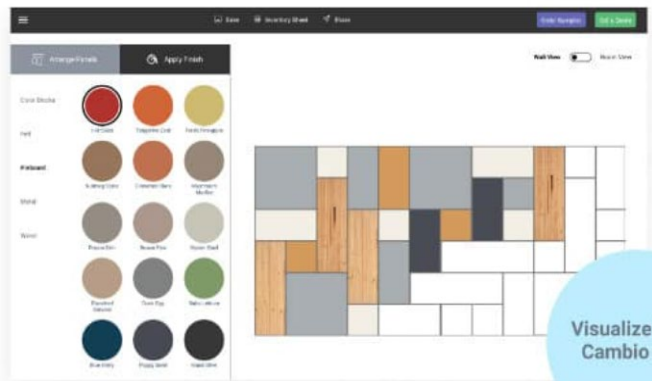

EXTROVERT

INTROVERT + EXTROVERT

INSTALLATION METHODS

Cambio by Windfall Panels
Installed with patented
magnetic Wall System

DESIGN YOUR WALL

USE OUR VISUALIZER TOOL TO DESIGN
YOUR WALL. RECEIVE AN INVENTORY LIST,
SEND TO OUR TEAM FOR A QUOTE.

Visualize
Cambio