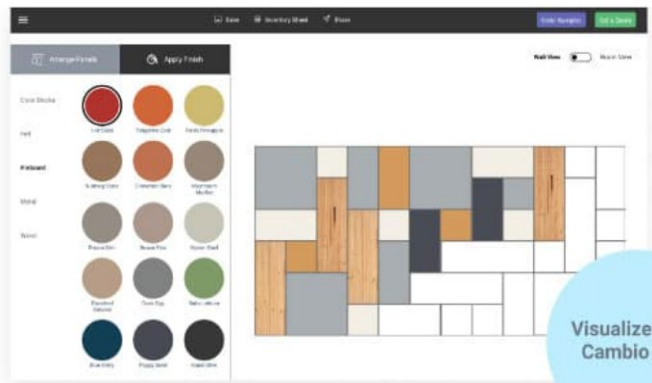

**MOD**

**INSTALLATION METHODS**

Panels installed using fixed mounted fastener

Cambio by Windfall Panels Installed with patented magnetic Wall System

**DESIGN YOUR WALL**

USE OUR VISUALIZER TOOL TO DESIGN YOUR WALL. RECEIVE AN INVENTORY LIST, SEND TO OUR TEAM FOR A QUOTE.