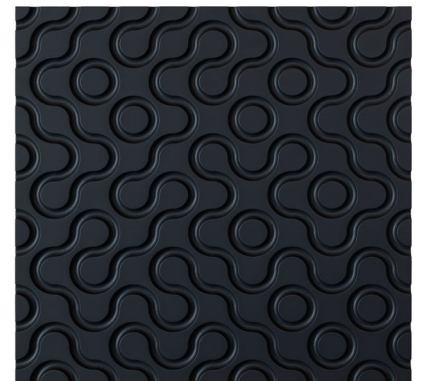

Contact Us: sales@windfall.design | www.windfall.design

The mark of
responsible forestry
FSC® C041262