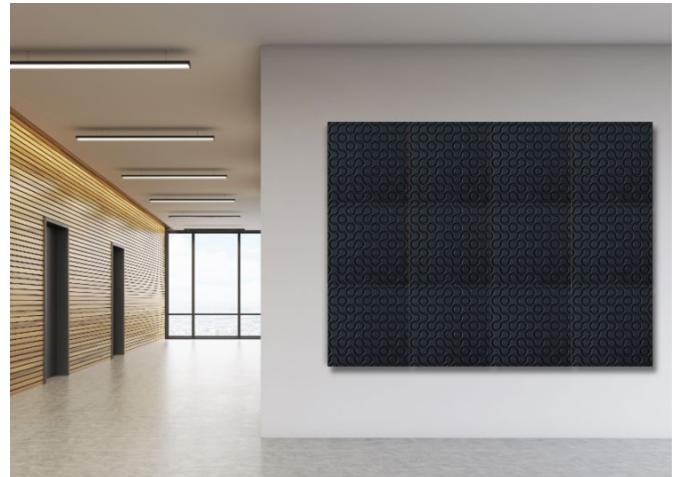

MAZING

WADE MARTIN: MAZING

Mazing takes the eye through an intricate journey across line, light, and shadow. Finishes available in matte black, matte grey and glossy white.

DIMENSIONS

3/4" thick;

One core size: 18" x 18"

MATERIAL AND SURFACE

CARB/NAUF Medium Density Fiberboard

FINISHES / ADHESIVES

Zero VOC waterborne paint

Low VOC waterborne clear coat, 66 g/L

FIRE RATING

Available in Class A or Class B upon request

SEISMIC RATING:

Available upon request

SAMPLES

Please Contact Us for your request or make your request at windfall.design

LEAD TIME

3-5 weeks depending on area, and ship date provided upon order

MOQ

No Minimum Order Quantity

Mazing: Matte Black