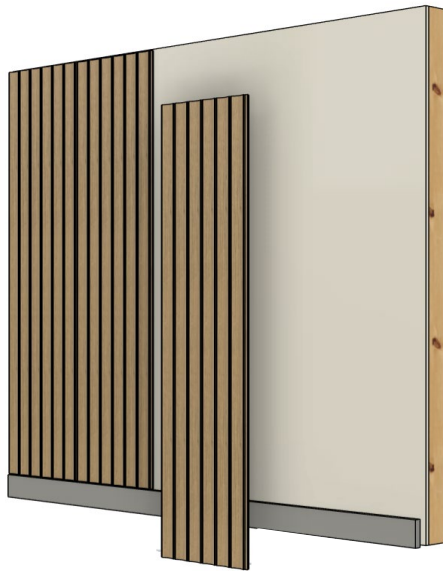

Mazing: Matte Black

TRICORN BLACK

SERIOUS GREY

GREY MATTERS

WHITE FLOUR

Contact Us: sales@windfall.design | www.windfall.design

The mark of
responsible forestry
FSC® C041262

Mazing INSTALLATION METHODS

PANELS

Panels installed using fixed mounted fastener

CAMBIO PANELS

Cambio by Windfall Panels Installed with patented magnetic Wall System

DESIGN YOUR WALL

USE OUR VISUALIZER TOOL TO DESIGN YOUR WALL. RECEIVE AN INVENTORY LIST, SEND TO OUR TEAM FOR A QUOTE.