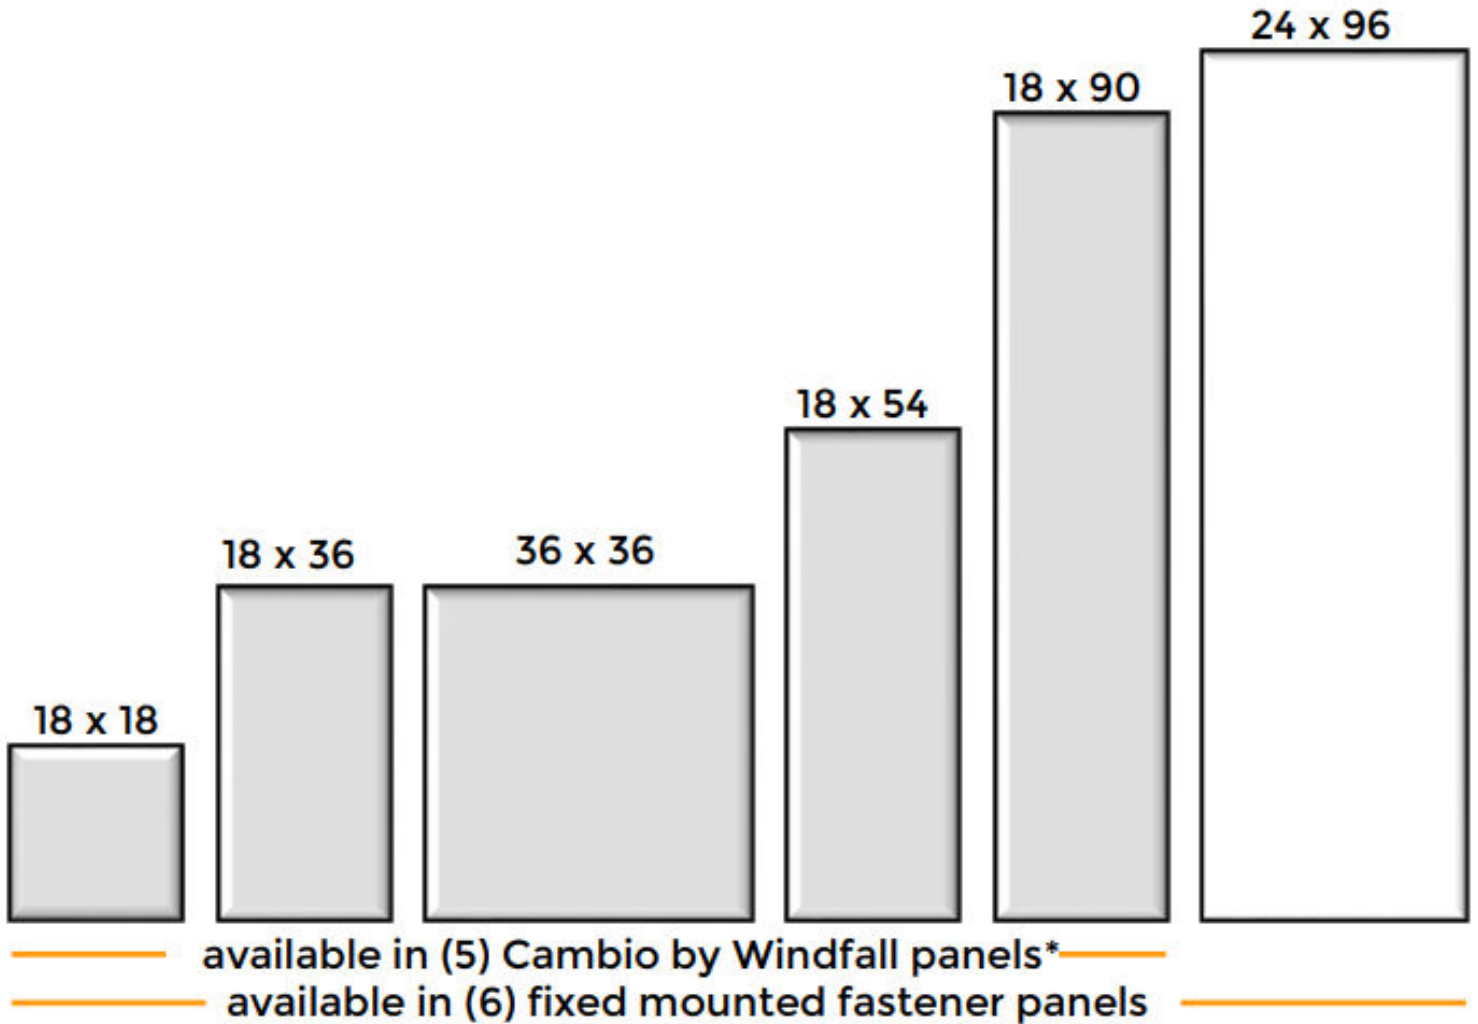

Best for:

- Evolving spaces
- Tenant improvements
- Long-term adaptability

Key Benefits:

- No demolition for changes
- Easy panel replacement or rotation
- Supports circular material reuse

Windfall + Cambio Panel Size Options