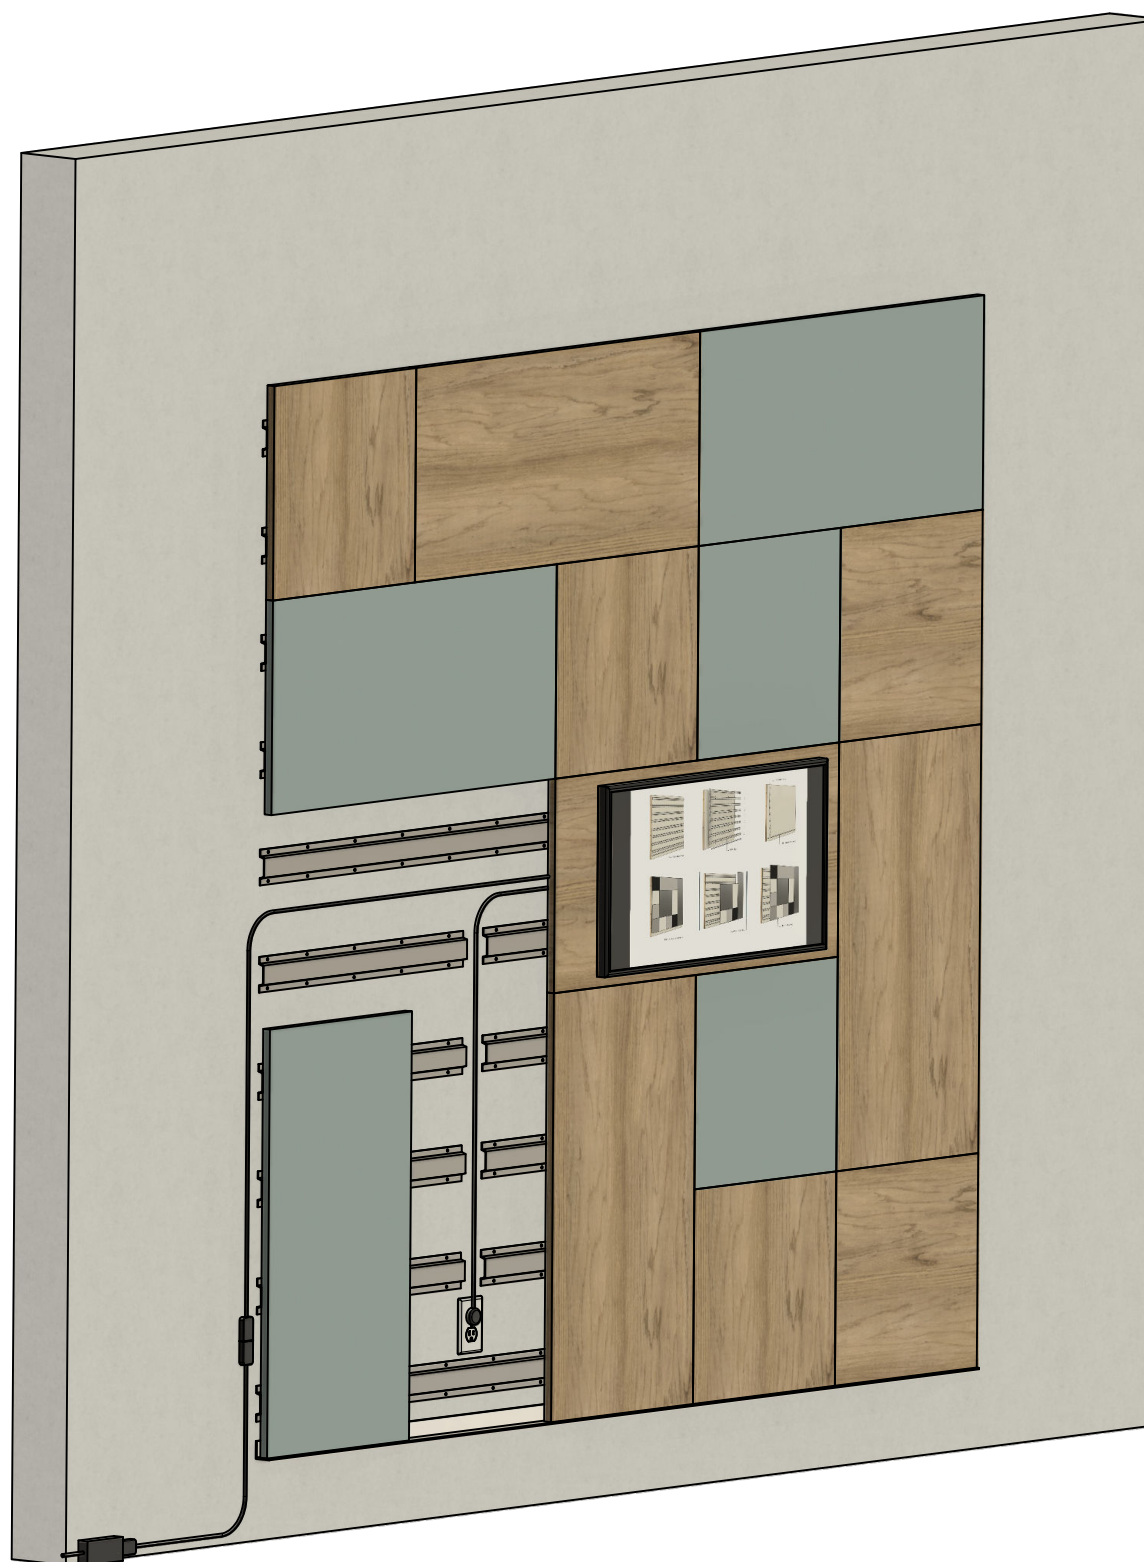

CLIENT

CAMBIO WALL SYSTEM
AV INSTALL
FULL WALL

CN#

SHEET DATA
DRAWN BY:
Scott Lavis Campbell
SCALE:
1:50
DATE:
12/17/2024
PROJECT:
Windfall / Cambio Drawings

SHEET NUMBER
1/4

OF

CLIENT

CAMBIO WALL SYSTEM
AV INSTALL
FULL WALL

CN#

SHEET DATA
DRAWN BY:
Scott Lavis Campbell

SCALE: 3/4" = 1'-0"

DATE: 12/17/2024

PROJECT:
Windfall / Cambio Drawings

SHEET NUMBER
2/4

OF

CLIENT

CAMBIO WALL SYSTEM AV INSTALL REMOVED PANELS

CN#

SHEET DATA

DRAWN BY:
Scott Lavis Campbell

SCALE: 1:50

DATE: 12/17/2024

PROJECT:
Sales Rep Drawings

SHEET NUMBER

3/4

OF

CLIENT

CAMBIO WALL SYSTEM
AV INSTALL
CN# Windfall / Cambio Drawings

SHEET DATA

DRAWN BY:
Scott Lavis Campbell

SCALE:
1:50

DATE:
12/17/2024