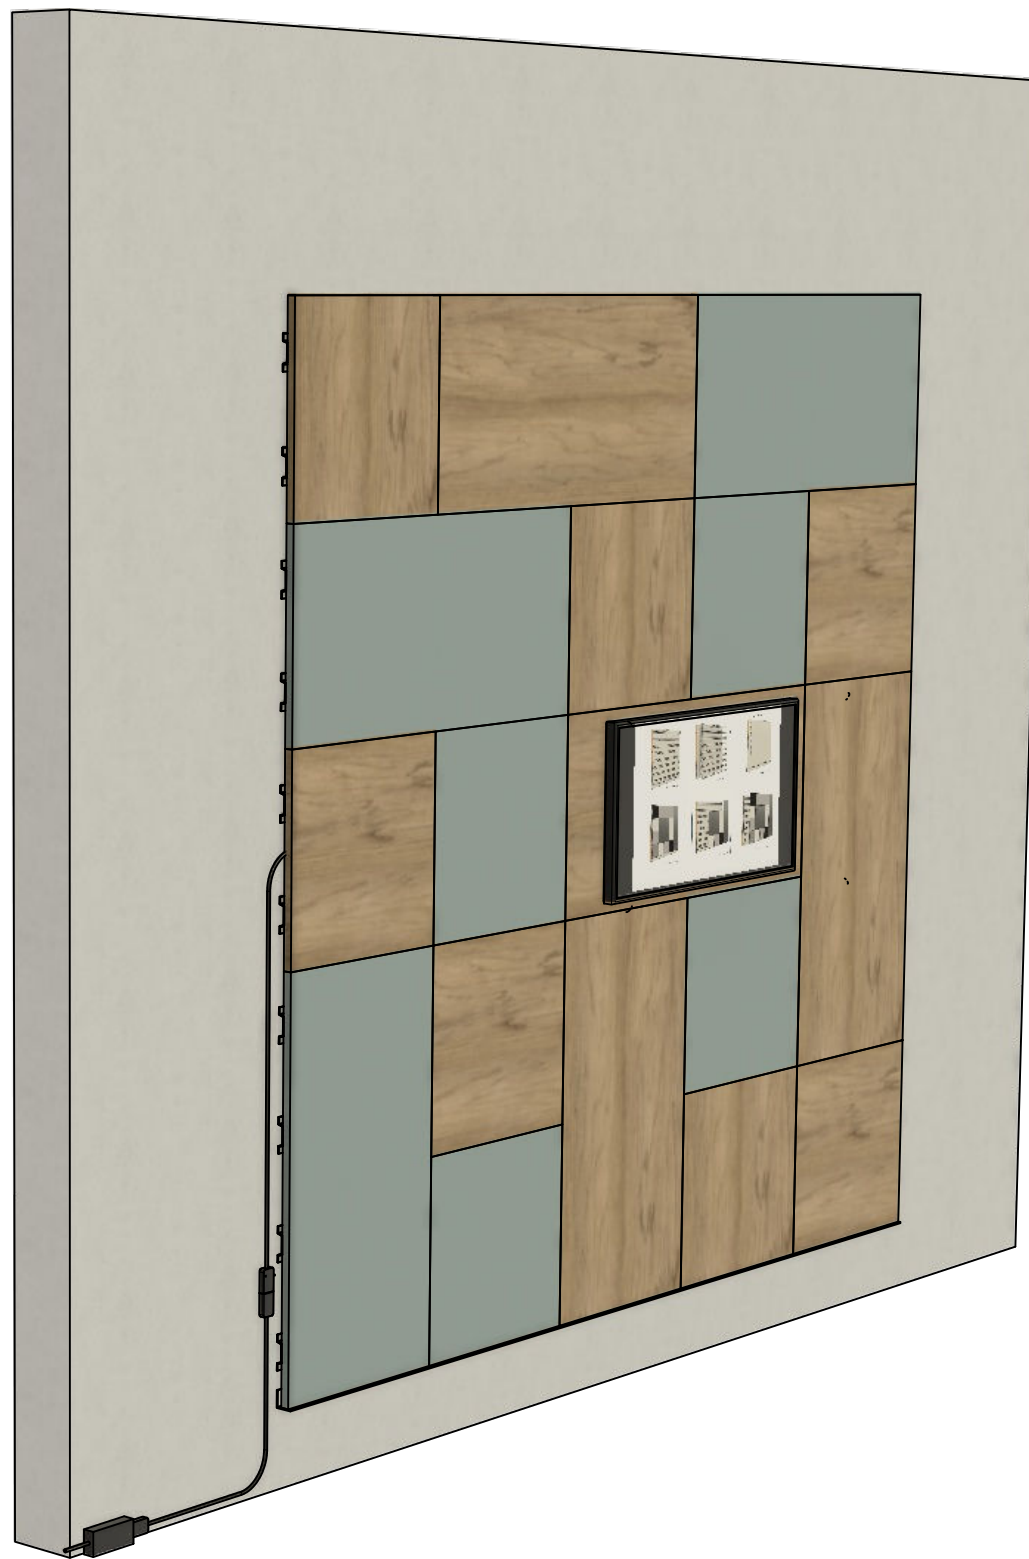

CLIENT

CAMBIO WALL SYSTEM
AV INSTALL
FULL WALL

CN#

SHEET DATA
DRAWN BY:
Scott Lavis Campbell
SCALE:
1:50
DATE:
12/17/2024
PROJECT:
Windfall / Cambio Drawings

SHEET NUMBER
1/4

OF

CLIENT

CAMBIO WALL SYSTEM
AV INSTALL
FULL WALL

CN#

SHEET DATA
DRAWN BY:
Scott Lavis Campbell

SCALE: 3/4" = 1'-0"

DATE: 12/17/2024

PROJECT:
Windfall / Cambio Drawings

SHEET NUMBER
2/4

OF

CLIENT

CAMBIO WALL SYSTEM AV INSTALL REMOVED PANELS

CN#

SHEET DATA

DRAWN BY:
Scott Lavis Campbell

SCALE: 1:50

DATE: 12/17/2024

PROJECT:
Sales Rep Drawings

SHEET NUMBER

3/4

OF

CLIENT

CAMBIO WALL SYSTEM
AV INSTALL
CN# Windfall / Cambio Drawings

SHEET DATA

DRAWN BY:
Scott Lavis Campbell

SCALE:
1:50

DATE:
12/17/2024