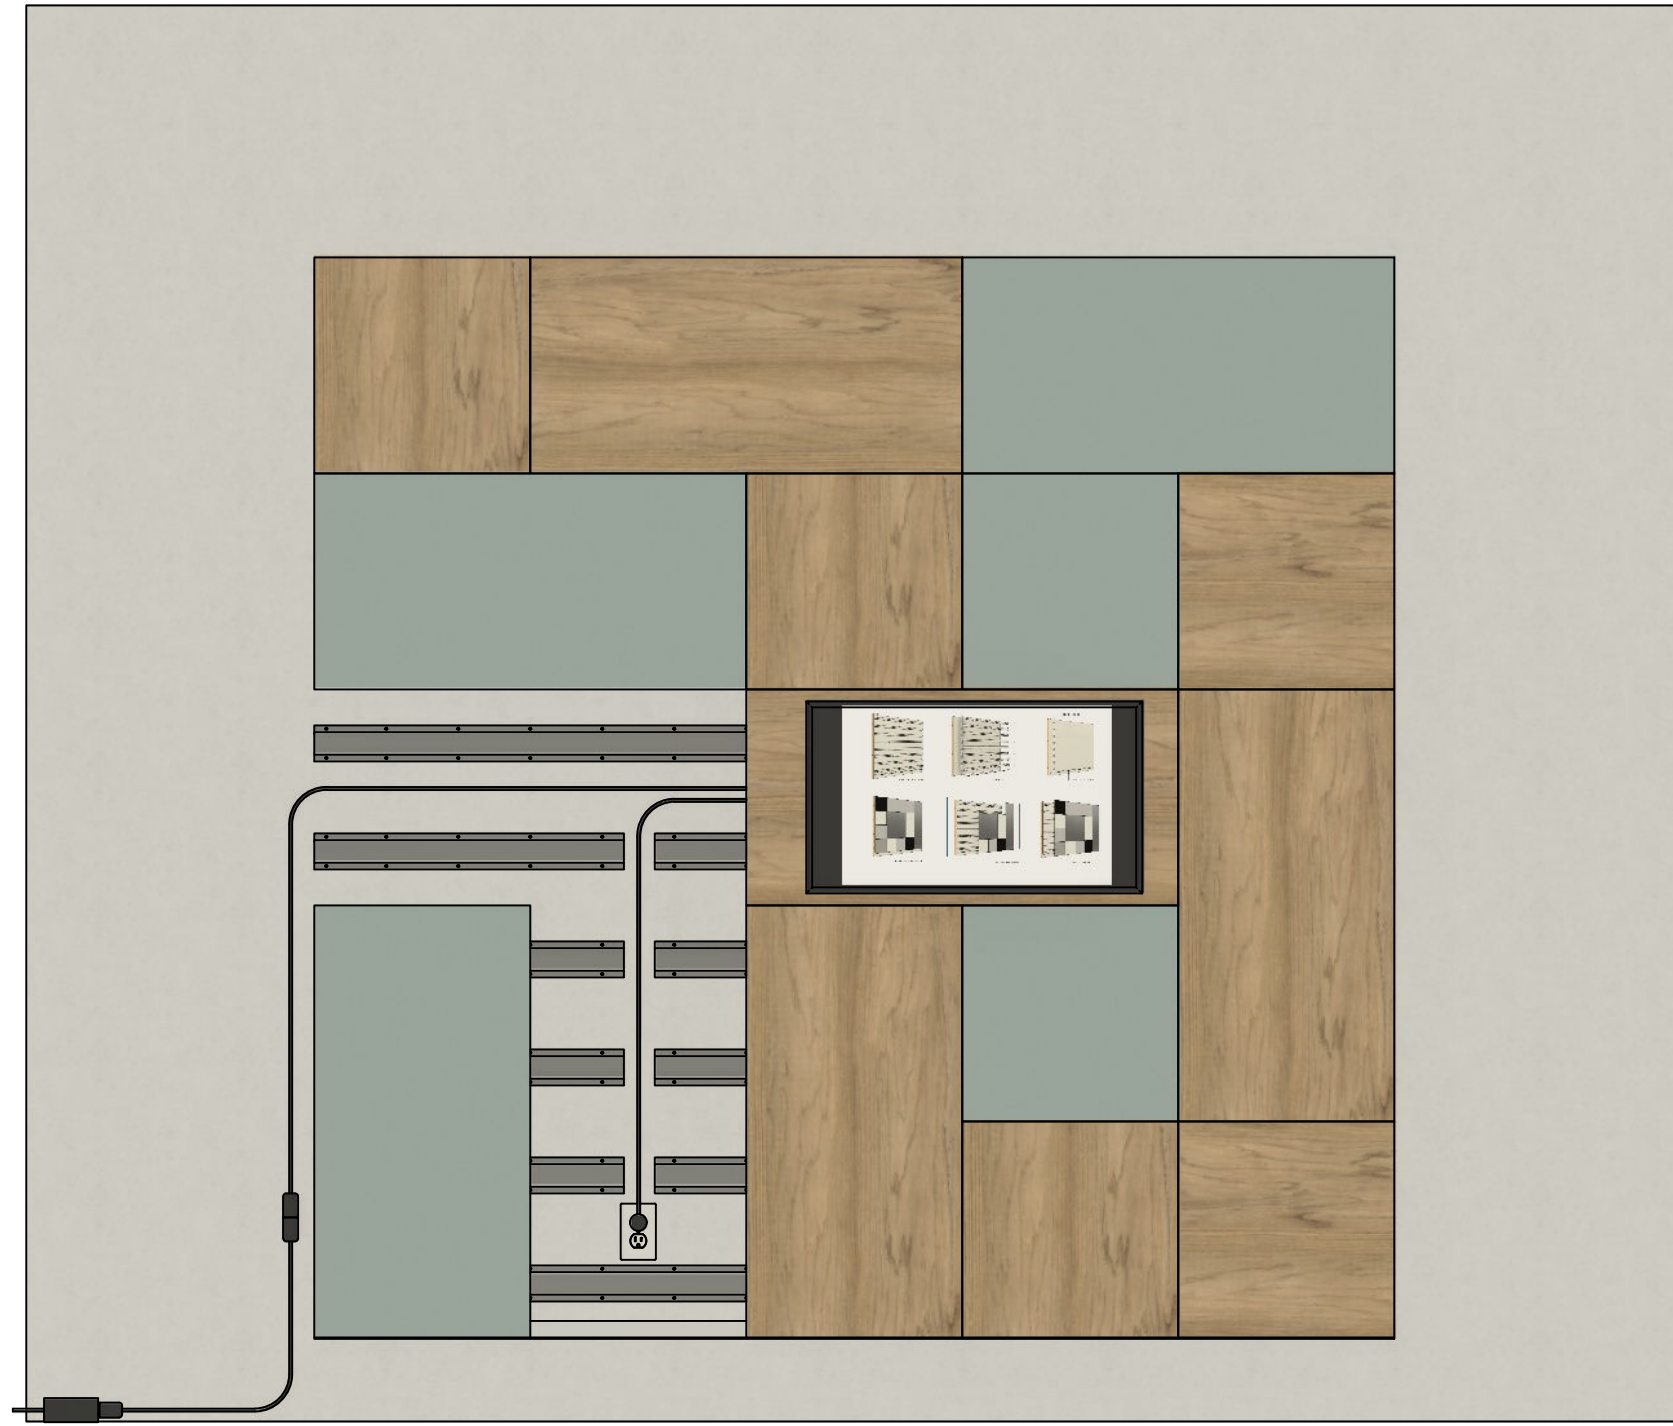

CLIENT

CAMBIO WALL SYSTEM
AV INSTALL
FULL WALL

CN#

SHEET DATA
DRAWN BY:
Scott Lavis Campbell
SCALE:
1:50
DATE:
12/17/2024
PROJECT:
Windfall / Cambio Drawings

SHEET NUMBER
1/4

OF

CLIENT

CAMBIO WALL SYSTEM
AV INSTALL
FULL WALL

CN#

SHEET DATA
DRAWN BY:
Scott Lavis Campbell

SCALE: 3/4" = 1'-0"

DATE: 12/17/2024

PROJECT:
Windfall / Cambio Drawings

SHEET NUMBER
2/4

OF

CLIENT

CAMBIO WALL SYSTEM AV INSTALL REMOVED PANELS

CN#

SHEET DATA

DRAWN BY:
Scott Lavis Campbell

SCALE: 1:50

DATE: 12/17/2024

PROJECT:
Sales Rep Drawings

SHEET NUMBER