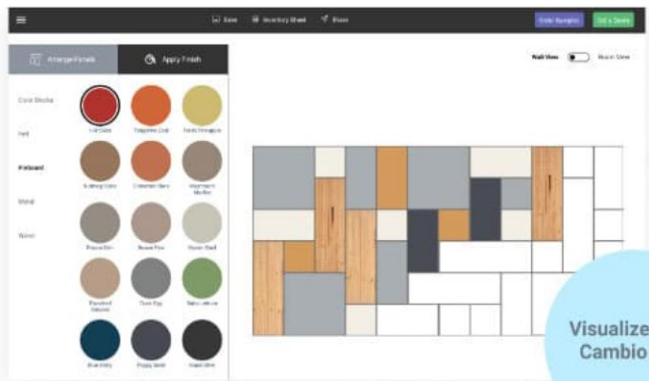

18" x 18"

STYLE OPTIONS

INTROVERT

EXTROVERT

DISCLAIMER: These lighting products are hand painted, please know that color variance from samples or from piece to piece may occur.

Introvert + Extrovert **INSTALLATION METHODS**

CAMBIO PANELS

Cambio by Windfall Panels
Installed with patented
magnetic Wall System

DESIGN YOUR WALL

USE OUR VISUALIZER TOOL TO DESIGN
YOUR WALL. RECEIVE AN INVENTORY LIST,
SEND TO OUR TEAM FOR A QUOTE.