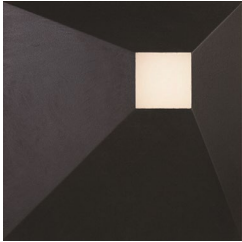

INTROVERT & EXTROVERT

COLOR OPTIONS

BLACK