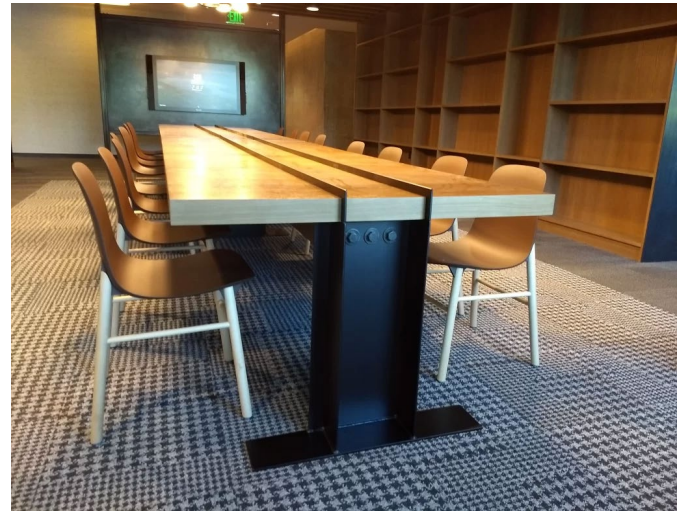

White Oak Side Grain tabletops are built with the edge grain of the wood facing up in parallel strips typically measuring between 3/4" and 1-1/4".

White Oak grain texture is medium to course and shows the elegant natural patterns of the wood. Varies from light brown to dark brown with few instances of sap wood with generally straight grain with occasional curls and knots appearing.

Standard straight edges with 1/8" ease on all edges

Holes and cracks filled down to 1/32" on top surface

FINISHES / ADHESIVES

Low VOC waterborne clear coat, 66 g/L

Standard Sheen: Semi-Gloss 104

Stain VOC: 7 g/L

Wood filler VOC: 0 g/L

FIRE RATING

Available in Class A or Class B upon request

White Oak Conference table, Custom metal work |
Advanata Office, Bellevue, WA

POTENTIAL LEED CREDITS

Materials and Resources Credit 5:
Regional Materials (Within 500 miles of
Tumwater, WA)