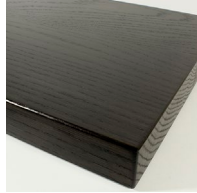

White Oak Side Grain tabletops are built with the edge grain of the wood facing up in parallel strips typically measuring between 3/4" and 1-1/4".

White Oak grain texture is medium to course and shows the elegant natural patterns of the wood. Varies from light brown to dark brown with few instances of sap wood with generally straight grain with occasional curls and knots appearing.

Contact Us: sales@windfall.design | www.windfall.design

The mark of
responsible forestry
FSC® C041262

WHITE OAK TABLES + COUNTERS

STAIN OPTIONS

CLEAR

INK STAIN

PLANK

SIDE GRAIN