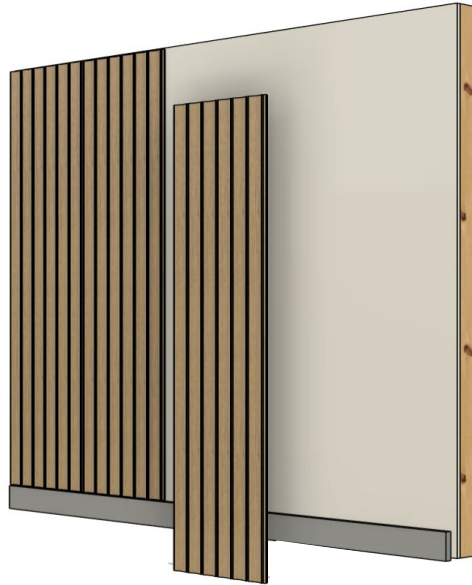

PANELS

Panels installed using
fixed mounted fastener