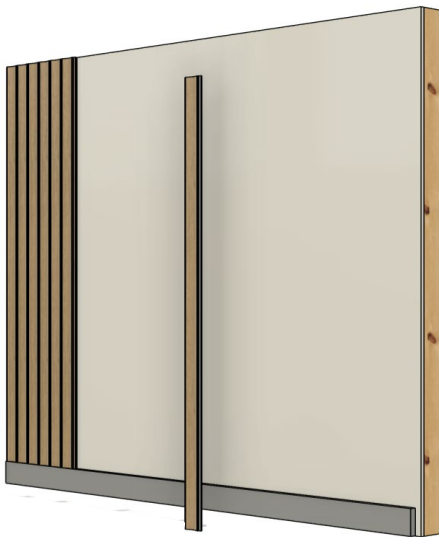

Rounded **INSTALLATION METHODS**

STICKS

Tongue + groove cladding
(loose sticks) Traditional install
with nails + adhesive