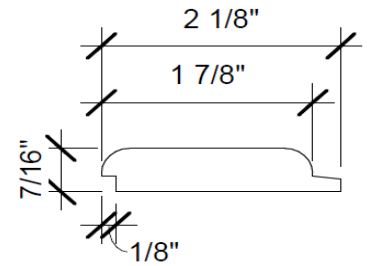

ROUNDED

WOOD SPECIES

PAINTED MDF

DISCLAIMER: Since wood is a natural material, there are variations, including knots, texture and grain from piece to piece. The wood used may vary from the wood used in samples or product photography due to the inherent characteristics of the material. In turn, no representation, warranty and/or guarantee is made with respect to the precise color, luster or appearance of finishes.

Contact Us: sales@windfall.design | www.windfall.design

The mark of responsible forestry
FSC® C041262