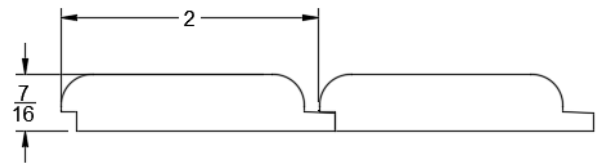

ROUNDED

WOOD SPECIES

PAINTED MDF

DISCLAIMER: Since wood is a natural material, there are variations, including knots, texture and grain from piece to piece. The wood used may vary from the wood used in samples or product photography due to the inherent characteristics of the material. In turn, no representation, warranty and/or guarantee is made with respect to the precise color, luster or appearance of finishes.

Contact Us: sales@windfall.design | www.windfall.design

The mark of responsible forestry
FSC® C041262