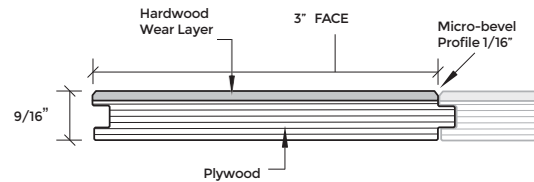

SAMPLES

Please Contact Us for your request or make your request at windfall.design

LEAD TIME

3-5 weeks depending on area, and ship date provided upon order

MOQ

No Minimum Order Quantity

DISCLAIMER: Since wood is a natural material, there are variations, including knots, texture and grain from piece to piece. The wood used may vary from the wood used in samples or product photography due to the inherent characteristics of the material. In turn, no representation, warranty and/or guarantee is made with respect to the precise color, luster or appearance of finishes.