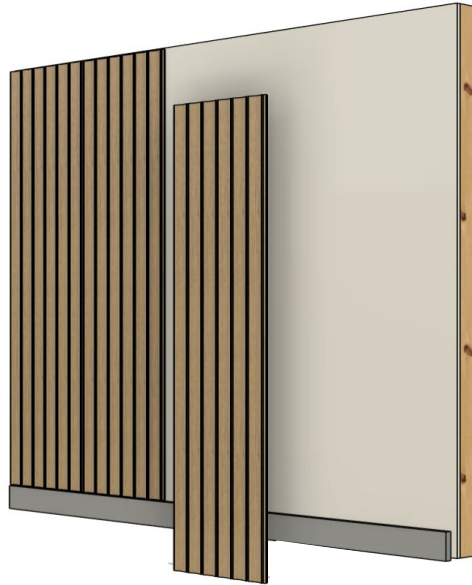

Contact Us: sales@windfall.design | www.windfall.design

The mark of
responsible forestry
FSC® C041262

Tropics Cladding INSTALLATION METHODS

STICKS

Tongue + groove cladding (loose sticks) Traditional install with nails + adhesive

PANELS

Panels installed using fixed mounted fastener

CAMBIO PANELS

Cambio by Windfall panels Installed with patented magnetic wall system.

DESIGN YOUR WALL

USE OUR VISUALIZER TOOL TO DESIGN YOUR WALL. RECEIVE AN INVENTORY LIST, SEND TO OUR TEAM FOR A QUOTE.