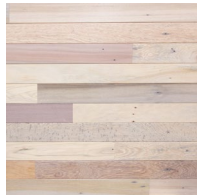

The mark of
responsible forestry
FSC® C041262

TROPICS CLADDING

STAIN COLORS

CLEAR

MIST

MUSHROOM

TOFFEE

NIGHT

SAMPLES

Please Contact Us for your request or make your request at windfall.design

LEAD TIME

3-5 weeks depending on area, and ship date provided upon order

MOQ

No Minimum Order Quantity

DISCLAIMER: Since wood is a natural material, there are variations, including knots, texture and grain from piece to piece. The wood used may vary from the wood used in samples or product photography due to the inherent characteristics of the material. In turn, no representation, warranty and/or guarantee is made with respect to the precise color, luster or appearance of finishes.