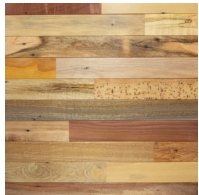

TROPICS CLADDING

TROPICS CLADDING

Add character and visual variety to your interior projects with our Tropics Cladding. Comprised of more than a dozen species of wood from Africa, Asia and South America, the colors and grain patterns are rich and varied. The cladding face is made from shipping pallets, diverted from landfills, and offers a third life to this post-industrial waste. The cladding is Certified FSC-Recycled.

The mark of
responsible forestry
FSC® C041262

TROPICS CLADDING

STAIN COLORS

CLEAR

MIST

MUSHROOM

TOFFEE

NIGHT