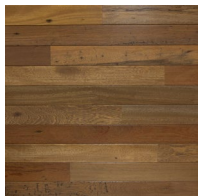

The mark of
responsible forestry
FSC® C041262

TROPICS CLADDING

STAIN COLORS

CLEAR

MIST

MUSHROOM

TOFFEE

NIGHT

SAMPLES

Please Contact Us for your request or make your request at windfall.design

LEAD TIME

3-5 weeks depending on area, and ship date provided upon order

MOQ

No Minimum Order Quantity

DISCLAIMER: Since wood is a natural material, there are variations, including knots, texture and grain from piece to piece. The wood used may vary from the wood used in samples or product photography due to the inherent characteristics of the material. In turn, no representation, warranty and/or guarantee is made with respect to the precise color, luster or appearance of finishes.